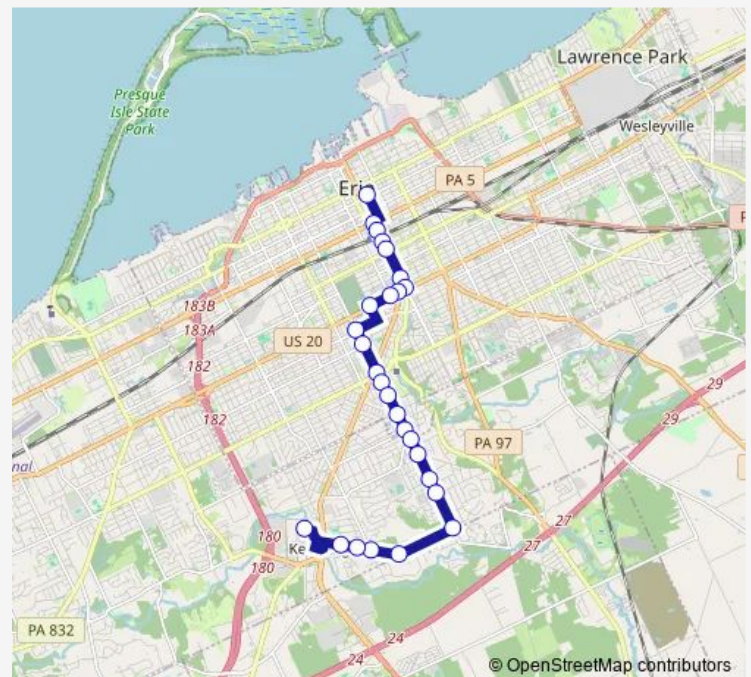

Cherry St at W 38th Ob

Cherry St at W 39th Ob

Cherry St at W 41st St

Cherry St at James St

Cherry St at W Gore Ob

Cherry St at Edgevale

Cherry St at W 54th St

Cherry St at Ruth Ave

Cherry St at Young Rd

### Route schedule

7th & French St (Bus Shelters) — Millcreek Mall

Monday	—
Tuesday	—
Wednesday	—
Thursday	—
Friday	—
Saturday	06:15-20:15
Sunday	—

### Route info

Direction: 7th & French St (Bus Shelters)

Stops: 27

Trip Duration: 0 hour 35 min

1 — Glenwood

Cherry St at S Hill Rd

S Hill Rd at Kuntz Rd

Kuntz Rd at Washington Ave