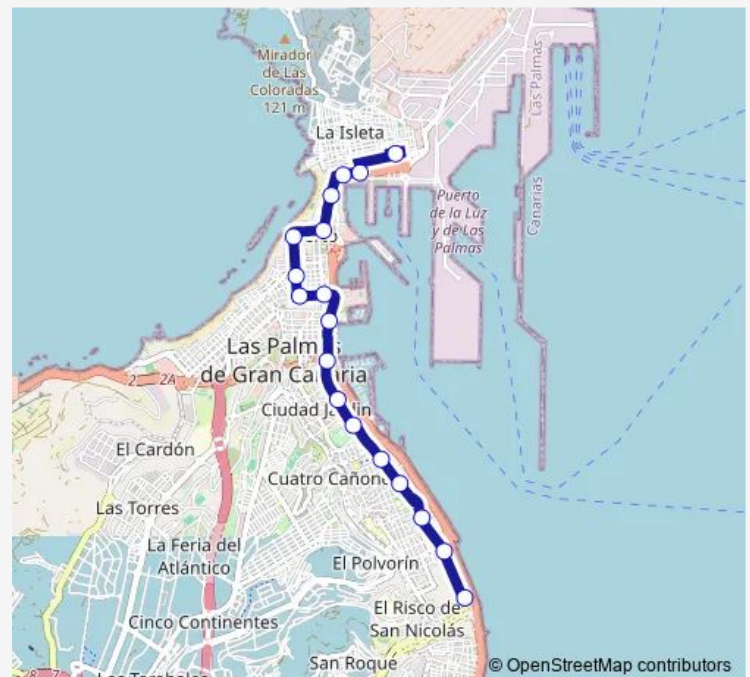

Castillo de La Luz

Manuel Becerra (Puerto)

Route schedule

Rafael Cabrera (Teatro) — Manuel Becerra (Puerto)

Monday 05:30-22:25

Tuesday 05:30-22:25

Wednesday 05:30-22:25

Thursday 05:30-22:25

Friday 05:30-22:25

Saturday 05:30-22:20

Sunday 05:30-22:20

Route info

Direction: Rafael Cabrera (Teatro)

Stops: 18

Trip Duration: 0 hour 39 min

1 — Teatro - Puerto

Direction

Manuel Becerra (Puerto) — Rafael Cabrera (Teatro)

17 stops

[Open route schedule](#)

Manuel Becerra (Puerto)

Castillo de La Luz

Agustín Millares Sall (Mercado del Puerto)

Woermann

Tuesday 05:30-22:25

Wednesday 05:30-22:25

Thursday 05:30-22:25

Friday 05:30-22:25

Saturday 05:30-22:20

Sunday 05:30-22:20

Route info

Direction: Manuel Becerra (Puerto)