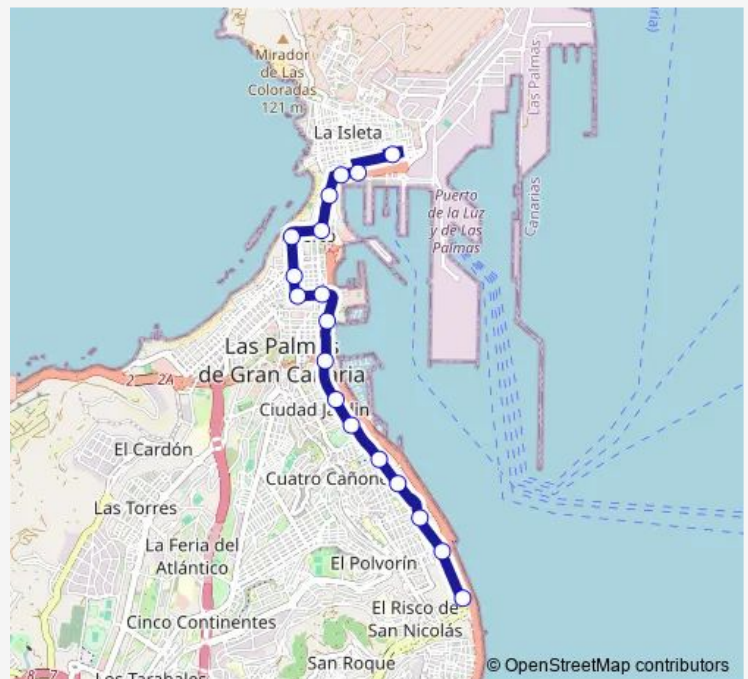

Friday 05:30-22:25

Saturday 05:30-22:20

Sunday 05:30-22:20

Route info

Direction: Teatro

Stops: 18

Trip Duration: 0 hour 34 min

1 — Teatro - Puerto

Direction

Manuel Becerra (Puerto) — Teatro

17 stops

[Open route schedule](#)

Manuel Becerra (Puerto)

Castillo de La Luz

Agustín Millares Sall (Mercado del Puerto)

Woermann

Tuesday 05:30-22:25

Wednesday 05:30-22:25

Thursday 05:30-22:25

Friday 05:30-22:25

Saturday 05:30-22:20

Sunday 05:30-22:20

Route info

Direction: Manuel Becerra (Puerto)