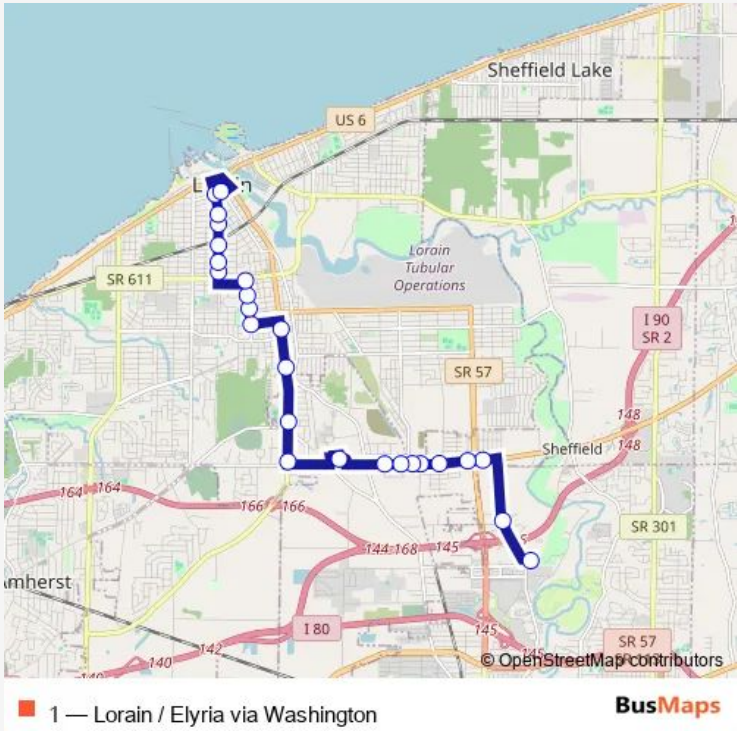

Route schedule

Transfer Point (Black River Career Prep High School) —
 5th Street / Reid Avenue (Meridian Plaza)

Monday	06:30-16:30
Tuesday	06:30-16:30
Wednesday	06:30-16:30
Thursday	06:30-16:30
Friday	06:30-16:30
Saturday	—
Sunday	—

Route info

Direction: Transfer Point (Black River Career Prep High School)

Stops: 25

Trip Duration: 0 hour 27 min

Washington Avenue (between 13th Street / 14th Street)

Washington Avenue / West 10th Street

Washington Avenue / West 8th Street

Washington Avenue / 5th Street

5th Street / Reid Avenue (Meridian Plaza)

Direction

Washington Avenue / 5th Street — Transfer Point (Black River Career Prep High School)

26 stops

[Open route schedule](#)

Washington Avenue / 5th Street

Tuesday 07:00-17:00

Wednesday 07:00-17:00

Thursday 07:00-17:00

Friday 07:00-17:00

Saturday —

Sunday —

Route info

Direction: Washington Avenue / 5th Street