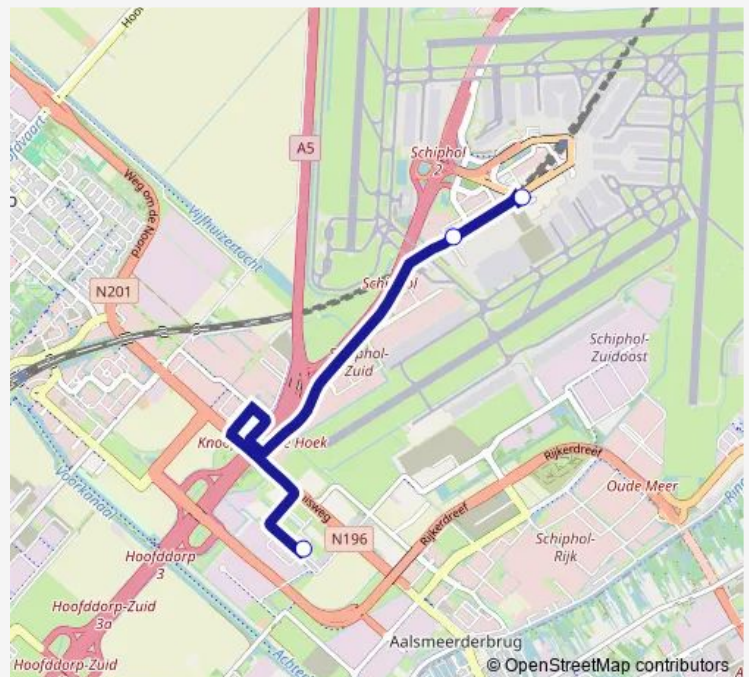

### Direction

Schiphol, A-pier — Schiphol, Logistic Hub

3 stops

[Open route schedule](#)

Schiphol, A-pier

Schiphol, Schipholgebouw

Schiphol, Logistic Hub

### Route schedule

Schiphol, A-pier — Schiphol, Logistic Hub

Monday	05:39-19:09
Tuesday	05:39-19:09
Wednesday	05:39-19:09
Thursday	05:39-19:09
Friday	05:39-19:09
Saturday	05:39-19:09
Sunday	05:39-19:09

### Route info

Direction: Schiphol, A-pier

Stops: 3

Trip Duration: 0 hour 11 min

■ 1 — Capital Programme - Plaza

BusMaps

**Direction**

Schiphol, Logistic Hub — Schiphol, A-pier

3 stops

[Open route schedule](#)

Schiphol, Logistic Hub

Schiphol, Schipholgebouw

Schiphol, A-pier

**Route schedule**

Schiphol, Logistic Hub — Schiphol, A-pier

Monday	05:30-19:00
Tuesday	05:30-19:00
Wednesday	05:30-19:00
Thursday	05:30-19:00
Friday	05:30-19:00
Saturday	05:30-19:00
Sunday	05:30-19:00