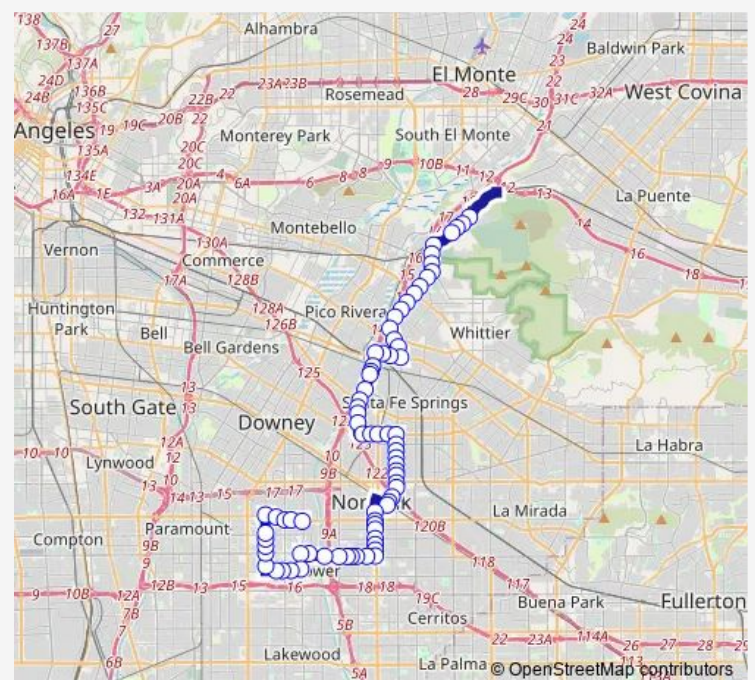

Pioneer Boulevard and Lindale- S/E Corne

Pioneer/Rosecrans

Pioneer Boulevard and Orange Street- S/E

Pioneer Boulevard and Foster Road- S/E C

Foster Road and San Antonio Drive- S/W C

San Antonio Drive and Front Street- N/E

Route schedule

Woodruff Avenue and Rosecrans Avenue - S — Rio Hondo College Ne

Monday 05:30-21:35

Tuesday 05:30-21:35

Wednesday 05:30-21:35

Thursday 05:30-21:35

Friday 05:30-21:35

Saturday 07:50-16:40

Sunday 07:50-16:40

Route info

Direction: Woodruff Avenue and Rosecrans Avenue - S

Stops: 63

Trip Duration: 1 hour 3 min

1 — Rio Hondo/Bellflower

San Antonio Drive and Olive Street- N/E

Norwalk Boulevard and Civic Center Drive

Norwalk/Imperial

Norwalk Boulevard and Aegean Street

Norwalk Boulevard at Metro Hospital Main

Norwalk Boulevard opposite Oracle Street

Norwalk Boulevard and Lakeland Road- S/E

Florence Avenue and Norwalk Boulevard- N