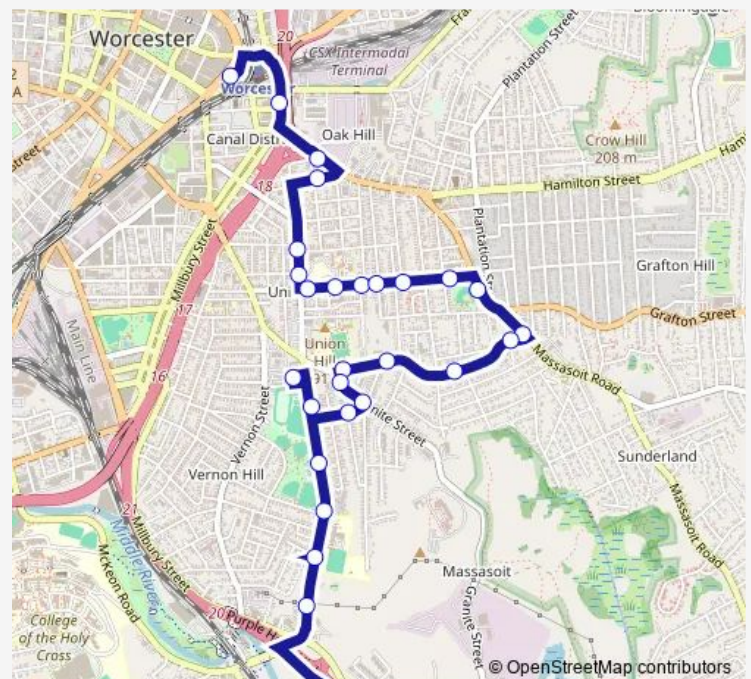

Granite ST and Winthrop St

Granite St + Holcombe St

Holcombe St + Wabash Ave

Route schedule

Hub Center — Route 146 + Walmart

| | |
|-----------|-------------|
| Monday | 05:50-20:40 |
| Tuesday | 05:50-20:40 |
| Wednesday | 05:50-20:40 |
| Thursday | 05:50-20:40 |
| Friday | 05:50-20:40 |
| Saturday | 08:40-15:45 |
| Sunday | 09:50-16:30 |

Route info

Direction: Hub Center

Stops: 28

Trip Duration: 0 hour 21 min

1 — Mount St. Ann via Providence St.

Providence ST + 133 Providence St

Worcester Senior Center

Providence St and Shine Pool

Providence St and Ames St

Providence St + Doame St

Providence St + Millbury St

Route 146 + Walmart

Direction

Route 146 + Walmart — Hub Center

30 stops

[Open route schedule](#)

Saturday 09:05-16:10

Sunday 10:15-16:55

Route info

Direction: Route 146 + Walmart

Stops: 30

Trip Duration: 0 hour 25 min

Waverly ST + Coral St

Grafton St + Penn Ave