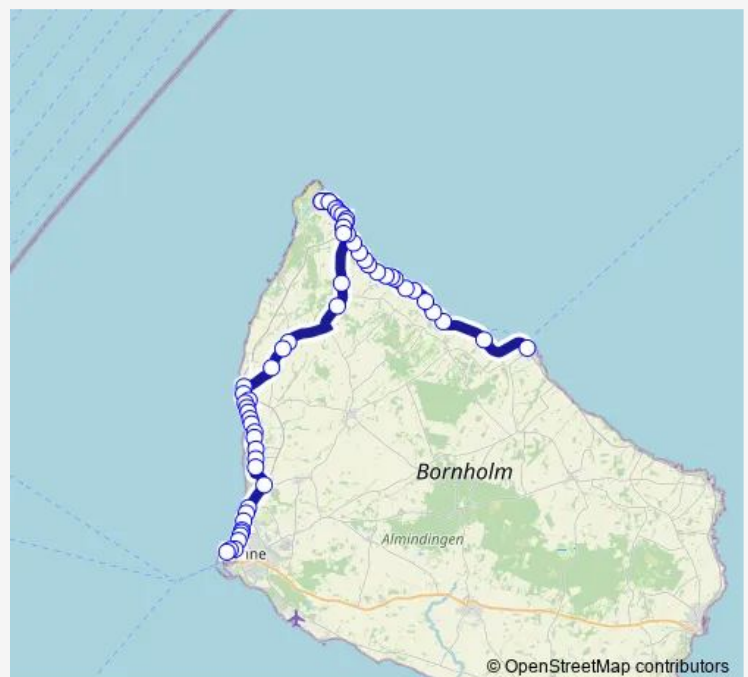

Route schedule

Gudhjem Øvre (havside) (Bornholm) — Rønne Havn (Bornholm)

Monday 05:23-22:50

Tuesday 05:23-22:50

Wednesday 05:23-22:50

Thursday 05:23-22:50

Friday 05:23-22:50

Saturday 07:55-22:55

Sunday 07:55-22:55

Route info

Direction: Gudhjem Øvre (havside) (Bornholm)

Stops: 61

Trip Duration: 1 hour 9 min

Strandvejen ovf. Hotel Falcon (Bornholm)

Sandvig - Gl. Station (havside) (Bornholm)

Sandvig - Gl. Station (landside) (Bornholm)