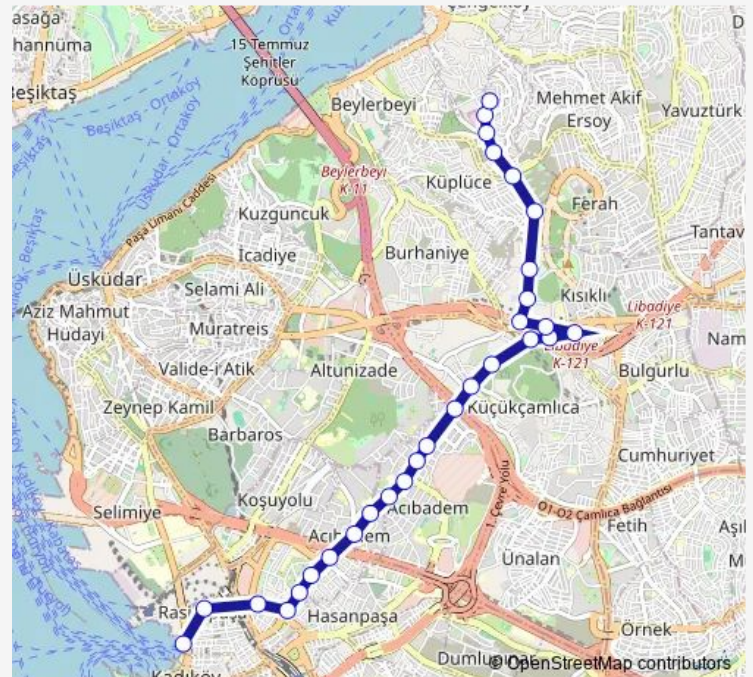

Thursday 06:35-20:20

Friday 06:35-20:20

Saturday 06:40-20:20

Sunday —

Route info

Direction: KADIKÖY

Stops: 29

Trip Duration: 0 hour 21 min

1 — Kadiköy - Kirazlitepe

BusMaps

Selami Türbesi Sokak

ÇAMLICA İLKOKULU

DEREYOLU UZUN SOKAK

DÖRTYOL

KİRAZLITEPE BÜYÜK CAMİİ

KİRAZLITEPE MERKEZ