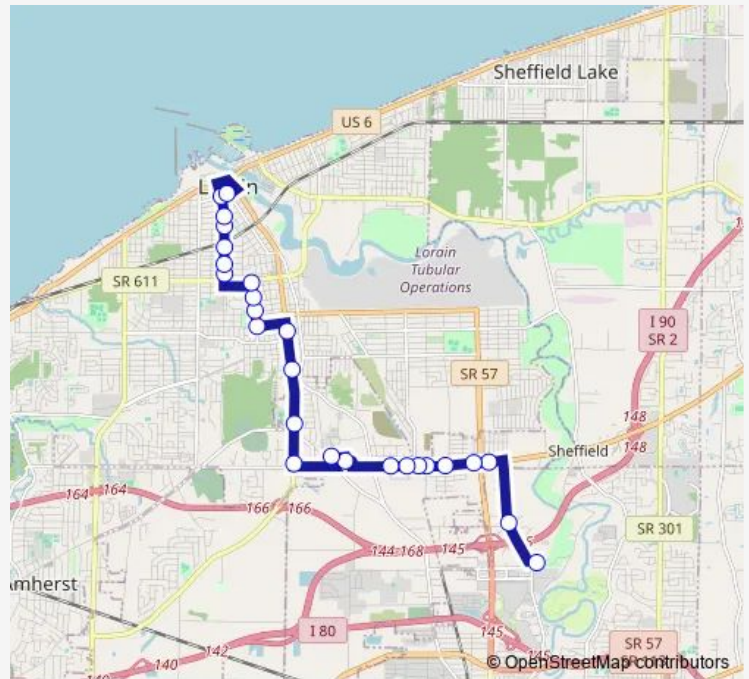

Bus 1 Lorain / Elyria via Washington

[Go to website](#)

Direction

Transfer Point (Black River Career Prep High School) —
5th Street / Reid Avenue (Meridian Plaza)

26 stops

[Open route schedule](#)

- Transfer Point (Black River Career Prep High School)
- West River Road, North / Penrose Court
- North Ridge Road / Dute Avenue
- North Ridge Road (George's Restaurant)
- North Ridge Road / Ethel Avenue
- North Ridge Road / Antrim Road
- North Ridge Road / Pearl Avenue
- North Ridge Road / South Pearl Street
- North Ridge Road / Globe Avenue
- Sheffield Center
- Gathering Hope House
- Broadway Avenue / Cooper Foster Park Road (Nord Center)
- Broadway Avenue (Clearview High School)
- Broadway Avenue / 39th Street
- Broadway Avenue / 32nd Street
- Oakdale Avenue / 30th Street
- Oakdale Avenue / 27th Street
- Oakdale Avenue / 24th Street
- Oakdale Avenue / 22nd Street
- Washington Avenue / 20th Street

Route schedule

Transfer Point (Black River Career Prep High School) —
5th Street / Reid Avenue (Meridian Plaza)

Monday	06:30-16:30
Tuesday	06:30-16:30
Wednesday	06:30-16:30
Thursday	06:30-16:30
Friday	06:30-16:30
Saturday	—
Sunday	—

Route info

Direction: Transfer Point (Black River Career Prep High School)

Stops: 26

Trip Duration: 0 hour 27 min

1 — Lorain / Elyria via Washington

Washington Avenue / West 18th Street

Washington Avenue (between 13th Street / 14th Street)

Washington Avenue / West 10th Street

Washington Avenue / West 8th Street

Washington Avenue / 5th Street

5th Street / Reid Avenue (Meridian Plaza)

Direction

Washington Avenue / 5th Street — Transfer Point (Black River Career Prep High School)