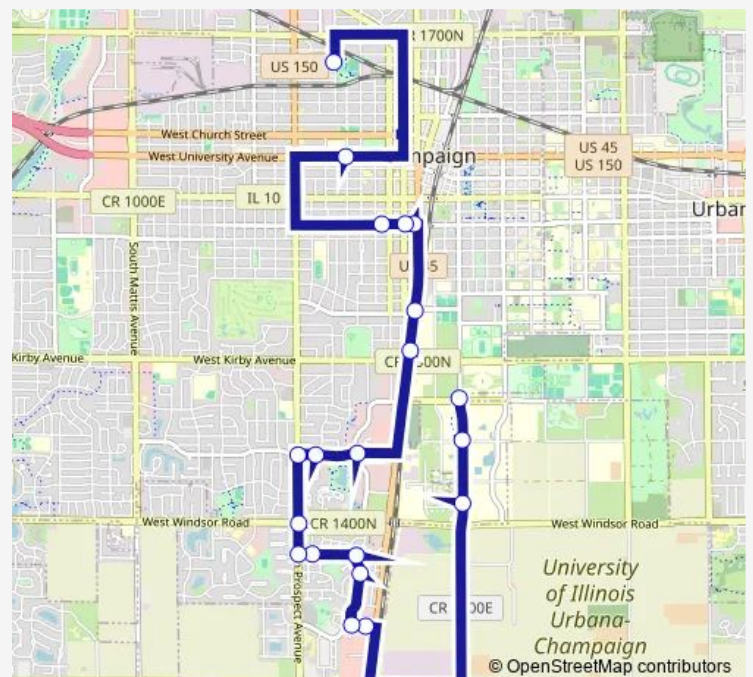

Bus 1 Yellow Alternate

[Go to website](#)

Direction

First & St. Mary's (NW Corner) — Franklin Middle School (West Side)

24 stops

[Open route schedule](#)

First & St. Mary's (NW Corner)

First & Hazelwood (NW Corner)

Ashton Woods (West Side)

Sterling on First (East Side)

Winfield Village Lot M

Winfield Village Lot G

Winfield Village Lot B

Burwash & Woodfield (NE Corner)

Lyndhurst & Burwash (NE Corner)

Lyndhurst & Old Maple Lane (SE Corner)

Lyndhurst & Park Ln (SE Corner)

Park Lane & Stanford (NE Corner)

Prospect & Park Ln. (NE Corner)

Windsor & Prospect (SE Corner)

Prospect & Devonshire (SE Corner)

Devonshire & Peach (SW Corner)

Fox & Devonshire (SW Corner)

Kirby & Neil (NE Far Side)

Neil & Stadium (SE Corner)

Green & Neil (NW Far Side)

Green & Randolph (NE Corner)

Route schedule

First & St. Mary's (NW Corner) — Franklin Middle School (West Side)

Monday 07:00

Tuesday 07:00

Wednesday 07:00

Thursday 07:00

Friday 07:00

Saturday —

Sunday —

Route info

Direction: First & St. Mary's (NW Corner)

Stops: 24

Trip Duration: 0 hour 47 min

1 — Yellow Alternate