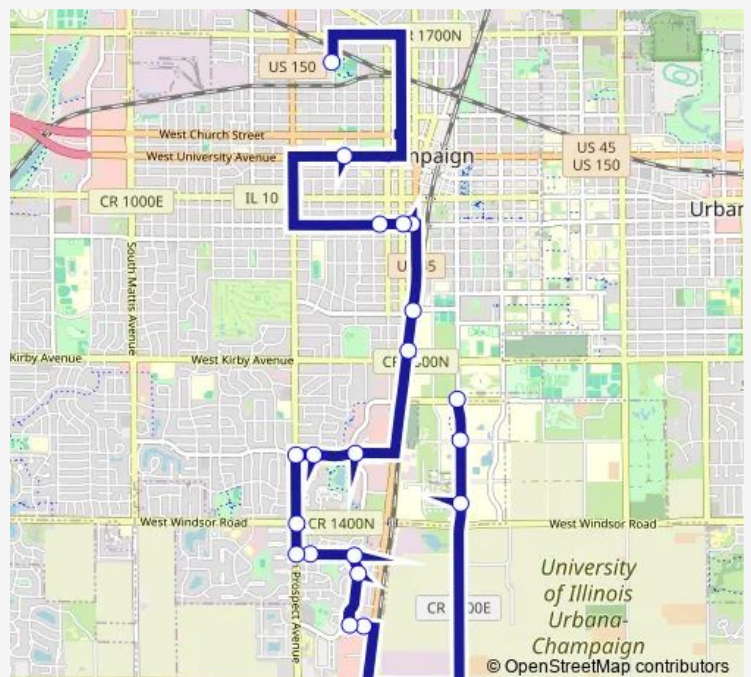

### Direction

First & St. Mary's (NW Corner) — Franklin Middle School (West Side)

24 stops

[Open route schedule](#)

First & St. Mary's (NW Corner)

First & Hazelwood (NW Corner)

Ashton Woods (West Side)

Sterling on First (East Side)

Winfield Village Lot M

Winfield Village Lot G

Winfield Village Lot B

Burwash & Woodfield (NE Corner)

Lyndhurst & Burwash (NE Corner)

Lyndhurst & Old Maple Lane (SE Corner)

Lyndhurst & Park Ln (SE Corner)

Park Lane & Stanford (NE Corner)

### Route schedule

First & St. Mary's (NW Corner) — Franklin Middle School (West Side)

Monday 07:00

Tuesday 07:00

Wednesday 07:00

Thursday 07:00

Friday 07:00

Saturday —

### Route info

Direction: First & St. Mary's (NW Corner)

Stops: 24

Trip Duration: 0 hour 47 min

1 — Yellow Alternate

Edison Middle School

University & Lynn (SW Corner)

Franklin Middle School (West Side)