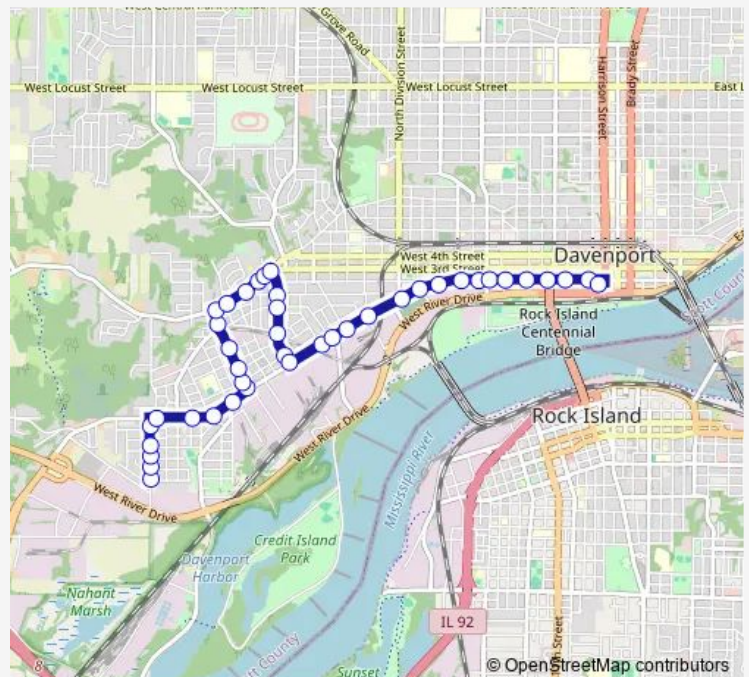

Route schedule

Fairmount & Keota — Ground Transportation Center (Gtc)

Monday	06:38-18:38
Tuesday	06:38-18:38
Wednesday	06:38-18:38
Thursday	06:38-18:38
Friday	06:38-18:38
Saturday	09:38-18:38
Sunday	—

Route info

Direction: Fairmount & Keota

Stops: 41

Trip Duration: 0 hour 18 min

1 — Orange

Elmwood & Redwood (Sw)

Elmwood & Blackhawk

Elmwood & Boies (Sw)

Rockingham & Elmwood

Tuesday 06:20-18:20

Wednesday 06:20-18:20

Thursday 06:20-18:20

Friday 06:20-18:20

Saturday 09:20-18:20

Sunday —

Route info

Direction: Ground Transportation Center (Gtc)

Stops: 42

Trip Duration: 0 hour 18 min

Telegraph & Rolff (Nw)

Clark & Telegraph (W)

Clark & Indian

Clark & Diehn (Sw)

Clark & Jackson (Sw)

Clark & Boies (Sw)