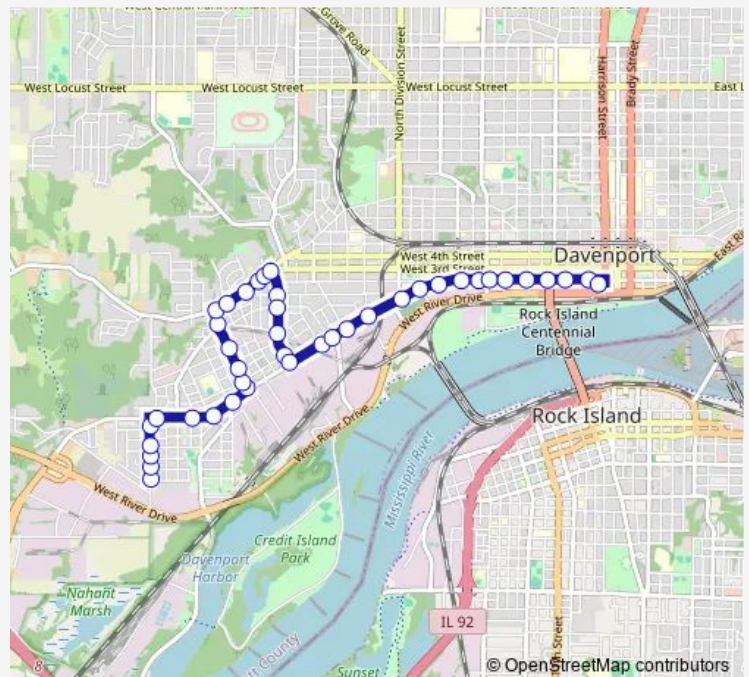

Telegraph & Thornwood (Se)

Elmwood & Telegraph

Elmwood & 1st (Sw)

Route schedule

Fairmount & Keota — Ground Transportation Center (Gtc)

Monday 06:38-18:38

Tuesday 06:38-18:38

Wednesday 06:38-18:38

Thursday 06:38-18:38

Friday 06:38-18:38

Saturday 09:38-18:38

Sunday —

Route info

Direction: Fairmount & Keota

Stops: 41

Trip Duration: 0 hour 18 min

2nd & Warren (Sw)

2nd & Gaines (Sw)

2nd & Western (Sw)

2nd & Ripley (Sw)

Ground Transportation Center (Gtc)

Direction

Ground Transportation Center (Gtc) — Fairmount & Keota

42 stops

Friday 06:20-18:20

Saturday 09:20-18:20

Sunday —

Route info

Direction: Ground Transportation Center (Gtc)

Stops: 42

Trip Duration: 0 hour 18 min

Telegraph & Rolff (Nw)