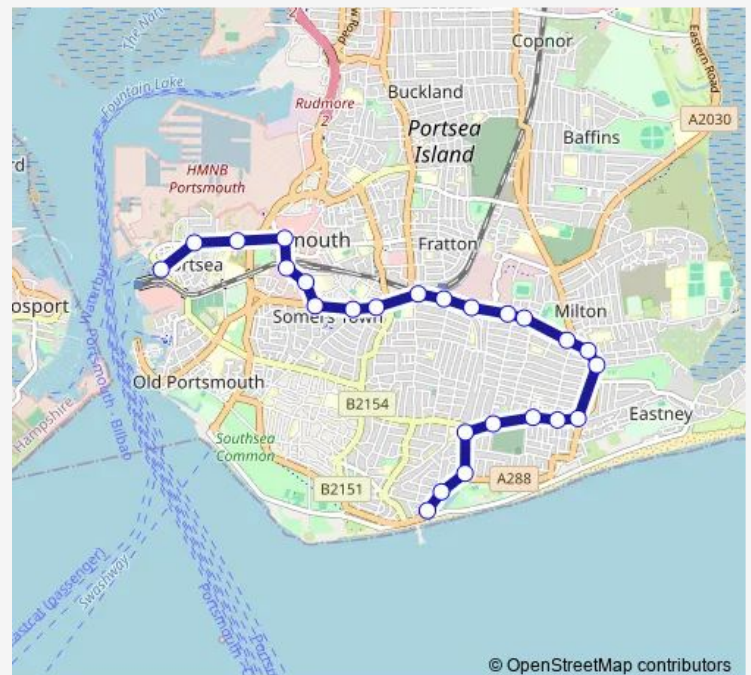

### Route schedule

South Parade Pier — The Hard Interchange

Monday 04:30-23:02

Tuesday 04:30-23:02

Wednesday 04:30-23:02

Thursday 04:30-23:02

Friday 00:02-23:32

Saturday 00:08-23:38

### Route info

Direction: South Parade Pier

Stops: 25

Trip Duration: 0 hour 25 min

© OpenStreetMap contributors

1 — Gunwharf - Southsea

BusMaps

City Shops South

HMS Nelson

Curzon Howe Road

The Hard Interchange

## Route schedule

The Hard Interchange — South Parade Pier

Monday 04:43-23:12

---

Tuesday 04:43-23:12

---

Wednesday 04:43-23:12

---