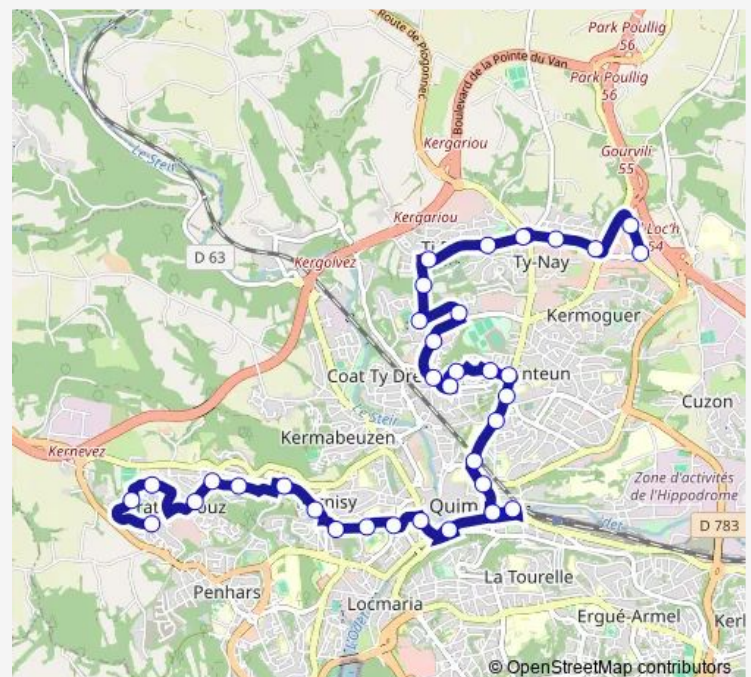

Kerfeunteun Bourg

Kerbrat

Place DE Penvillers

Route schedule

Prat AR Rouz — Gourvily

Monday	06:33-19:37
Tuesday	06:33-19:43
Wednesday	06:33-19:43
Thursday	06:33-19:43
Friday	06:33-19:43
Saturday	07:13-19:43
Sunday	—

Route info

Direction: Prat AR Rouz

Stops: 35

Trip Duration: 0 hour 34 min

1 — Gourvily/TI Pont - Prat AR Rouz

Foyer Saint Exupery

Park Menez

Garenne DU Loup

Becharles

Rdpt Gourvily

Gourvily

Direction

Gourvily — Prat AR Rouz

35 stops

[Open route schedule](#)

Gourvily

Sunday —

Route info

Direction: Gourvily

Stops: 35

Trip Duration: 0 hour 36 min

Rosmadec

Castelmeur

Terre Noire