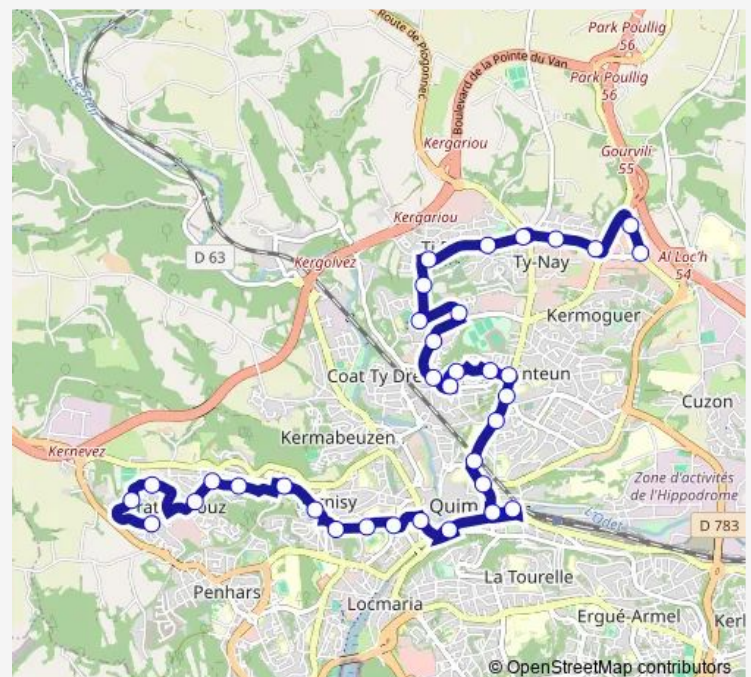

Kerfeunteun Bourg

Kerbrat

Place DE Penvillers

Route schedule

Prat AR Rouz — Gourvily

Monday	06:33-19:37
Tuesday	06:33-19:43
Wednesday	06:33-19:43
Thursday	06:33-19:43
Friday	06:33-19:43
Saturday	07:13-19:43
Sunday	—

Route info

Direction: Prat AR Rouz

Stops: 35

Trip Duration: 0 hour 42 min

1 — Gourvily/TI Pont - Prat AR Rouz

Foyer Saint Exupery

Park Menez

Garenne DU Loup

Becharles

Rdpt Gourvily

Gourvily

Direction

Gourvily — Prat AR Rouz

35 stops

[Open route schedule](#)

Gourvily

Sunday —

Route info

Direction: Gourvily

Stops: 35

Trip Duration: 0 hour 36 min

Rosmadec

Castelmeur

Terre Noire