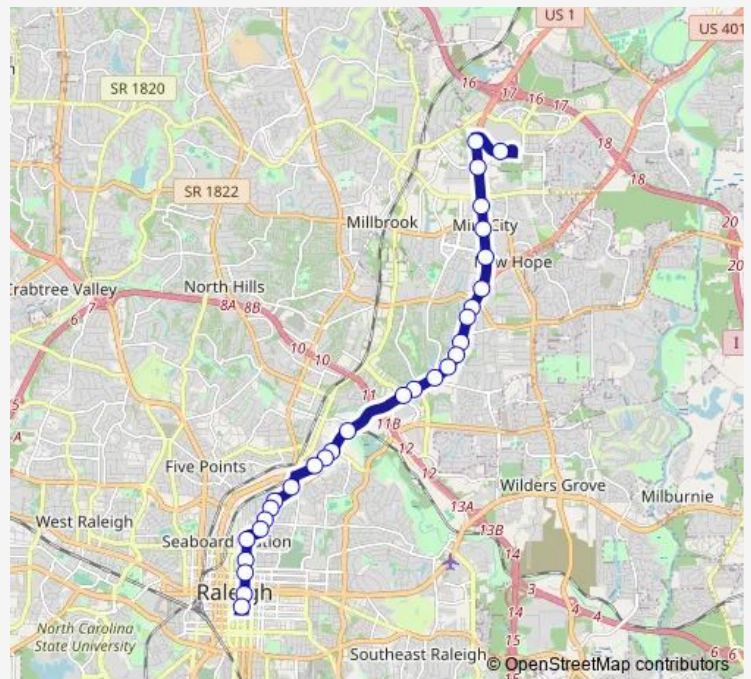

Route schedule

Triangle Town Center Mall at Orvis (Park and Ride) —
 Goraleigh Station

Monday	05:14-23:52
Tuesday	05:14-23:52
Wednesday	05:14-23:52
Thursday	05:14-23:52
Friday	05:14-23:52
Saturday	06:20-23:50
Sunday	06:20-22:50

Route info

Direction: Triangle Town Center Mall at Orvis (Park and Ride)

Stops: 29

Trip Duration: 0 hour 37 min

1 — Capital Blvd

Wake Forest Rd at Chestnut St

Wake Forest Rd at Poplar St

Wake Forest Rd at Mimosa St (Mordecai Historic Par

N Blount St at E Franklin St

N Blount St at Polk St

N Blount St at E Lane St

N Blount St at Morgan St

Goraleigh Station

Direction

Goraleigh Station — Triangle Town Center Mall at Orvis
(Park and Ride)

28 stops

Direction: Goraleigh Station

Stops: 28

Trip Duration: 0 hour 37 min

Capital Blvd at Wayside Furniture

Capital Blvd at Sumner Blvd (Nb)

Triangle Town Center Mall at Barnes and Noble

Triangle Town Center Mall at Orvis (Park and Ride)