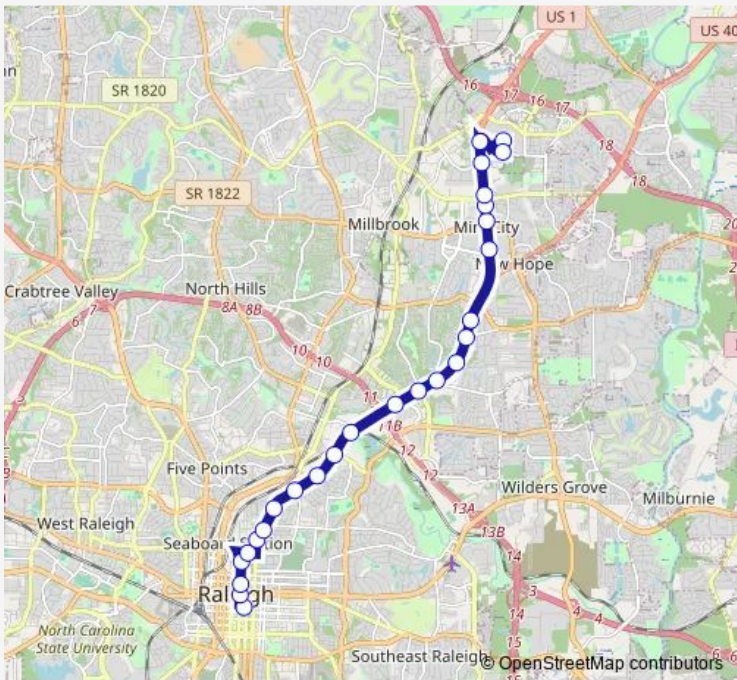

Bus 1 Capital Blvd

[Go to website](#)

Direction
Goraleigh Station — Triangle Town Center Park-and-Ride
26 stops
[Open route schedule](#)

- Goraleigh Station
- Wilmington St at Morgan St (R6)
- Wilmington St at Jones St (R7)
- Wilmington St at Polk St
- E Peace St at N Blount St
- N Person St at E Franklin St
- Wake Forest Rd at Sasser St (Salvation Army)
- Wake Forest Rd at Frank St
- Automotive Way at Brookside Dr
- Capital Blvd at Fenton St
- Capital Blvd at Crabtree Blvd (Nb)
- Capital Blvd at Hodges St (Nb)
- Capital Blvd at Westinghouse Blvd
- Capital Blvd at Brentwood Rd (Nb)
- Capital Blvd at Trawick Rd
- Capital Blvd at Starmount Dr
- Capital Blvd at Old Buffalo Rd (Nb)
- Capital Blvd at Greywood Dr (Nb)
- Capital Blvd At Calvary Dr
- Capital Blvd at New Hope Rd
- Capital Blvd at Spring Forest Rd (south side)

Route schedule
Goraleigh Station — Triangle Town Center Park-and-Ride

Monday	04:37-23:15
Tuesday	04:37-23:15
Wednesday	04:37-23:15
Thursday	04:37-23:15
Friday	04:37-23:15
Saturday	05:45-23:15
Sunday	05:45-22:15

Route info
Direction: Goraleigh Station
Stops: 26
Trip Duration: 0 hour 35 min

1 — Capital Blvd **BusMaps**