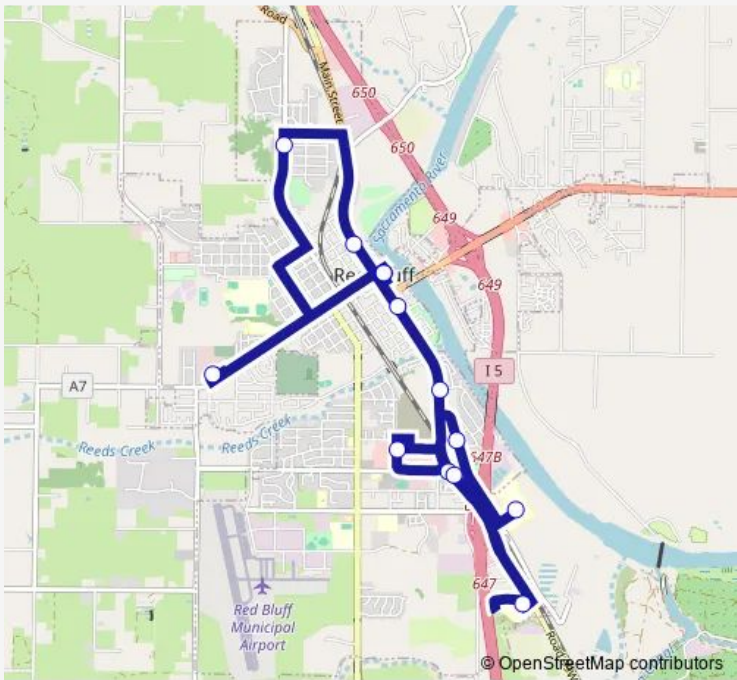

Bus 1 South Main & Walnut

[Go to website](#)

Direction
 Bus & Ride / Rio & Walnut — Bus & Ride / Rio & Walnut
 14 stops
[Open route schedule](#)

- Bus & Ride / Rio & Walnut
- Walmart & Mill St.
- Walgreen's
- St. Elizabeth Hospital
- Wendy's
- Tehama County Library
- Shasta College
- Red Bluff Social Services
- Villa Columba
- Bus & Ride / Rio & Walnut
- Tehama County Health Center
- Sacred Heart School
- Union & North Main
- Bus & Ride / Rio & Walnut

Route schedule
 Bus & Ride / Rio & Walnut — Bus & Ride / Rio & Walnut

Monday	07:00-17:00
Tuesday	07:00-17:00
Wednesday	07:00-17:00
Thursday	07:00-17:00
Friday	07:00-17:00
Saturday	—
Sunday	—

Route info
 Direction: Bus & Ride / Rio & Walnut
 Stops: 14
 Trip Duration: 0 hour 55 min

1 Bus time schedules and route maps are available in an offline PDF at busmaps.com. Use the busmaps.com website to see live bus times, train schedule or subway schedule, and step-by-step directions for all public transit in Red Bluff

The schedule is provided in the local timezone. Times with "(+1)" indicate departures on the next day.

PDF file created on 2025-01-16

2024 BusMaps.com - All Rights Reserved