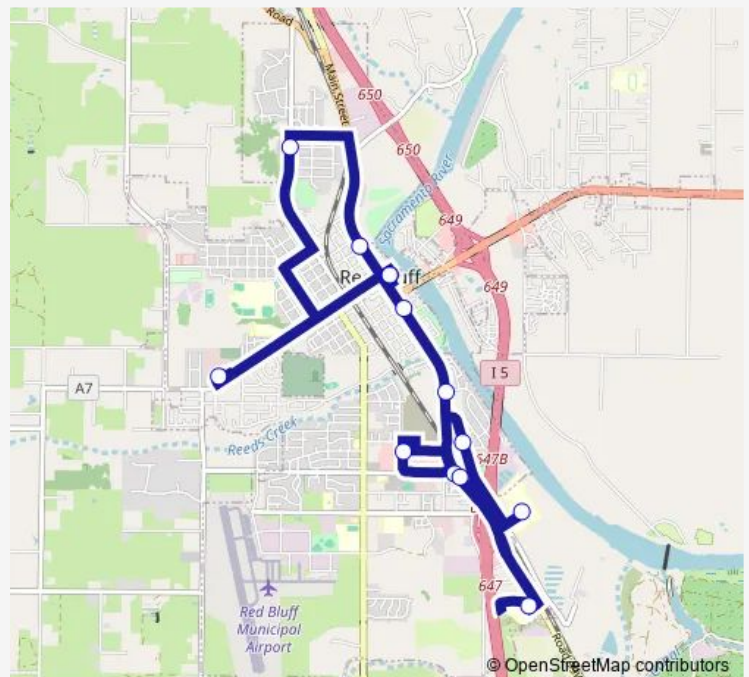

**Bus 1 South Main & Walnut**

[Go to website](#)

**Direction**

Bus & Ride / Rio & Walnut — Bus & Ride / Rio & Walnut

14 stops

[Open route schedule](#)

Bus & Ride / Rio & Walnut

Walmart & Mill St.

Tehama County Health Center

Sacred Heart School

Union & North Main

Bus & Ride / Rio & Walnut

**Route schedule**

Bus & Ride / Rio & Walnut — Bus & Ride / Rio & Walnut

Monday 07:00-17:00

Tuesday 07:00-17:00

Wednesday 07:00-17:00

Thursday 07:00-17:00

Friday 07:00-17:00

Saturday —

Sunday —

**Route info**

Direction: Bus & Ride / Rio & Walnut

Stops: 14

Trip Duration: 0 hour 55 min

1 — South Main & Walnut

1 Bus time schedules and route maps are available in an offline PDF at [busmaps.com](https://busmaps.com). Use the [busmaps.com](https://busmaps.com) website to see live bus times, train schedule or subway schedule, and step-by-step directions for all public transit in Red Bluff