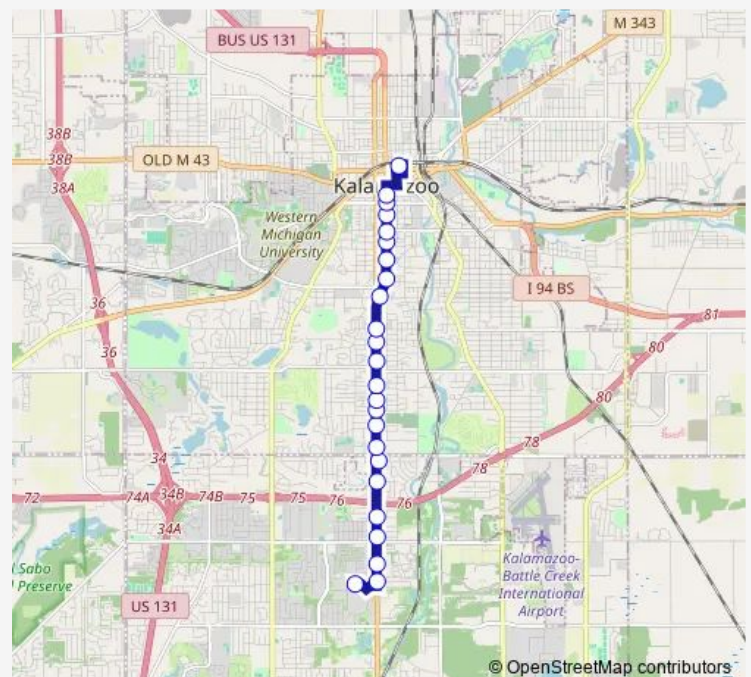

Westnedge at Pleasant(NW Corner)

Westnedge at Pratt

Old Kilgore at Westnedge (SE Corner)

Westnedge at Market Place (NW Corner)

Route schedule

Kalamazoo Transit Center — Crossroads Mall at

Monday 05:45-21:15

Tuesday 05:45-21:15

Wednesday 05:45-21:15

Thursday 05:45-21:15

Friday 05:45-21:15

Saturday 06:15-21:15

Sunday 09:15-16:15

Route info

Direction: Kalamazoo Transit Center

Stops: 26

Trip Duration: 0 hour 25 min

1 — Westnedge

Westnedge at New Hampshire (SW Corner)

Westnedge at Southland Drive

Westnedge at Mall Drive (NW Corner)

Mall Drive at Southland Entrance

Crossroads Mall at

Direction

Crossroads Mall at — Kalamazoo Transit Center

24 stops

[Open route schedule](#)

Crossroads Mall at

Westnedge at Della (SE Corner)

Westnedge at Plaza Drive

Westnedge at Milham/Colonial