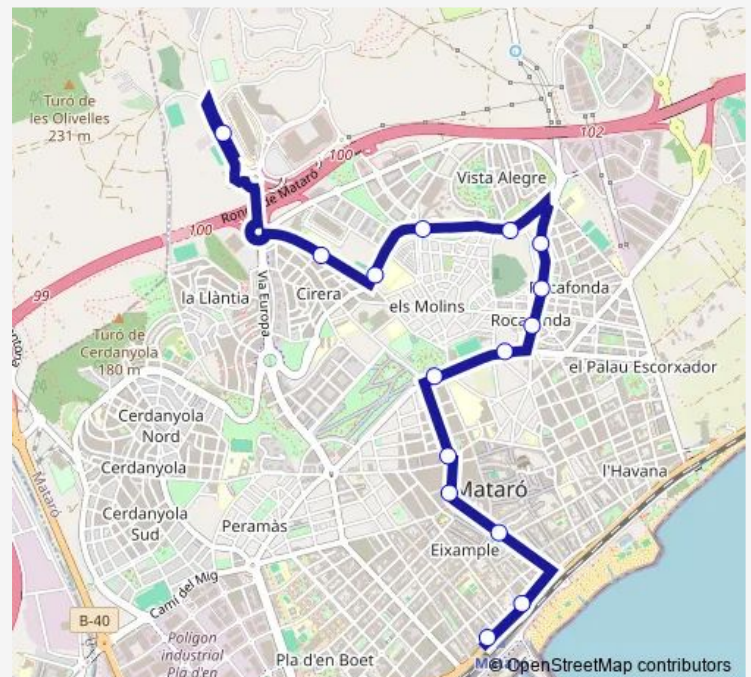

### Direction

Hospital de Mataró — Rodalies

15 stops

[Open route schedule](#)

Hospital de Mataró

Cirera

CAP Cirera-Molins

Sant Oleguer

### Route schedule

Hospital de Mataró — Rodalies

Monday 06:04-22:07

Tuesday 06:04-22:07

Wednesday 06:04-22:07

Thursday 06:04-22:07

Friday 06:04-22:07

Saturday 07:09-22:07

### Route info

Direction: Hospital de Mataró

Stops: 15

Trip Duration: 0 hour 24 min

1 — Hospital - Rodalies

1 Bus time schedules and route maps are available in an offline PDF at [busmaps.com](https://busmaps.com). Use the [busmaps.com](https://busmaps.com) website to see live bus times, train schedule or subway schedule, and step-by-step directions for all public transit in Mataro