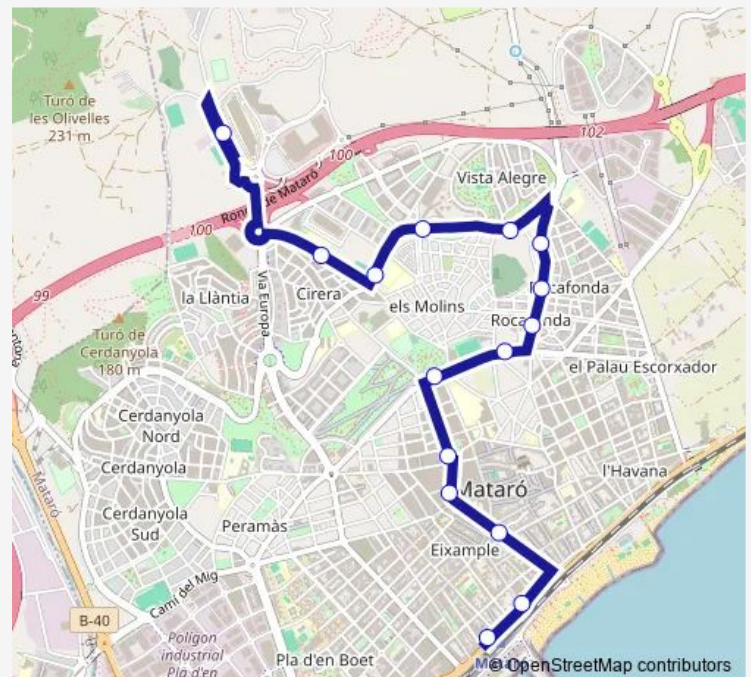

### Direction

Hospital de Mataró — Rodalies

15 stops

[Open route schedule](#)

Hospital de Mataró

Cirera

CAP Cirera-Molins

Sant Oleguer

### Route schedule

Hospital de Mataró — Rodalies

Monday 06:03-22:05

Tuesday 06:03-22:05

Wednesday 06:03-22:05

Thursday 06:03-22:05

Friday 06:03-22:05

Saturday 07:09-22:02

### Route info

Direction: Hospital de Mataró

Stops: 15

Trip Duration: 0 hour 31 min

1 — Hospital - Rodalies

1 Bus time schedules and route maps are available in an offline PDF at [busmaps.com](https://busmaps.com). Use the [busmaps.com](https://busmaps.com) website to see live bus times, train schedule or subway schedule, and step-by-step directions for all public transit in Mataro