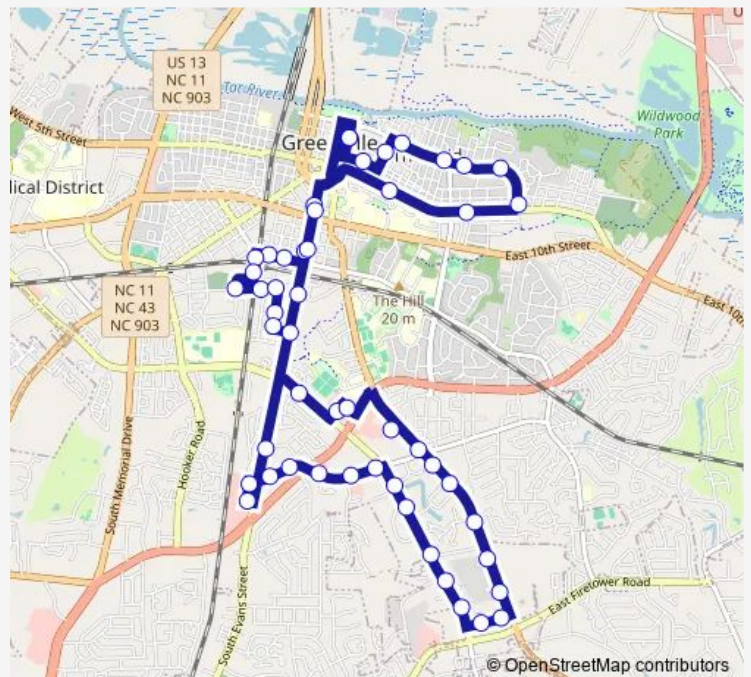

Bus 1 Route 1

[Go to website](#)

Direction

Reade St @ Transfer Point — Reade St @ Transfer Point

51 stops

[Open route schedule](#)

Reade St @ Transfer Point

Evans St @ 9th St Sb

Charles Blvd @ Exchange Dr (Exchange Apartments)

Route schedule

Reade St @ Transfer Point — Reade St @ Transfer Point

Monday 00:00-18:25

Tuesday 00:00-18:25

Wednesday 00:00-18:25

Thursday 00:00-18:25

Friday 00:00-18:25

Saturday —

Sunday —

Route info

Direction: Reade St @ Transfer Point

Stops: 51

Trip Duration: 0 hour 55 min

1 — Route 1

Charles Blvd @ Tara Ct (Tara Ct | Carola East Family medicine)

Smythewyck Dr @ Tennyson Dr (Food Lion | Burger King)

Smythewyck Dr @ Tie Breakers

E Arlington Dr @ Turnbury Dr (Turnbury Dr)

E Arlington Dr @ Wimbledon Dr (Wimbledon Dr)

E Arlington Dr @ Hyde Dr (Hyde Dr)