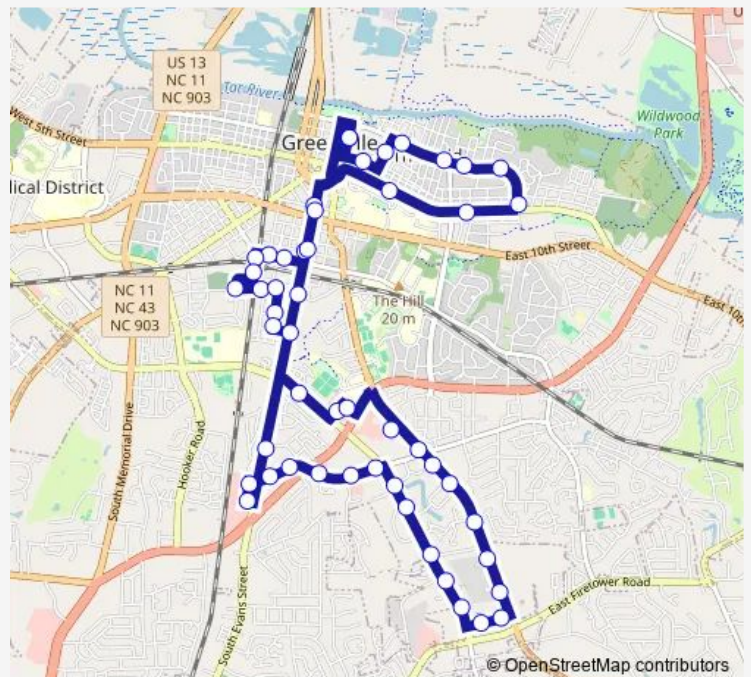

Bus 1 Route 1

[Go to website](#)

Direction

Reade St @ Transfer Point — Reade St @ Transfer Point

51 stops

[Open route schedule](#)

Reade St @ Transfer Point

Evans St @ 9th St Sb

Charles Blvd @ Exchange Dr (Exchange Apartments)

Route schedule

Reade St @ Transfer Point — Reade St @ Transfer Point

Monday 00:00-18:25

Tuesday 00:00-18:25

Wednesday 00:00-18:25

Thursday 00:00-18:25

Friday 00:00-18:25

Saturday —

Sunday —

Route info

Direction: Reade St @ Transfer Point

Stops: 51

Trip Duration: 0 hour 0 min

1 — Route 1

Charles Blvd @ Tara Ct (Tara Ct | Carola East Family medicine)

Smythewyck Dr @ Tennyson Dr (Food Lion | Burger King)

Smythewyck Dr @ Tie Breakers

E Arlington Dr @ Turnbury Dr (Turnbury Dr)

E Arlington Dr @ Wimbledon Dr (Wimbledon Dr)

E Arlington Dr @ Hyde Dr (Hyde Dr)