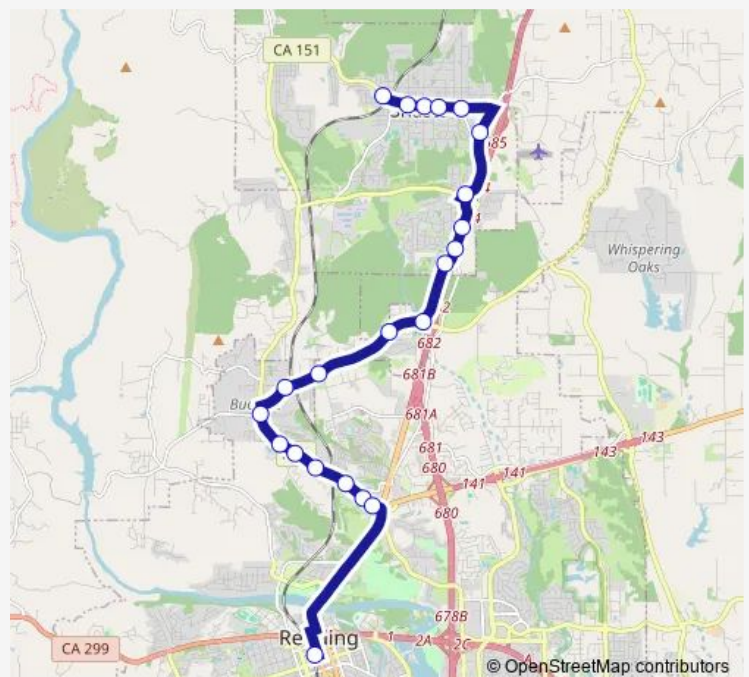

### Route schedule

Shasta Dam Blvd at Givan St — Downtown Passenger Terminal

Monday 05:51-18:51

Tuesday 05:51-18:51

Wednesday 05:51-18:51

Thursday 05:51-18:51

Friday 05:51-18:51

Saturday 08:51-18:51

### Route info

Direction: Shasta Dam Blvd at Givan St

Stops: 22

Trip Duration: 0 hour 27 min

1 — Route 1

**Direction**

Downtown Passenger Terminal — Shasta Dam Blvd at Givan St

21 stops

[Open route schedule](#)

Downtown Passenger Terminal

Lake Blvd at Northpoint Dr (Fs)

Lake Blvd at Clay St

Lake Blvd at St. Marks St

Lake Blvd at St. Nicholas Ave

Lake Blvd at Santa Rosa Way

Lake Blvd at Keswick Dam Rd

## Route schedule

Downtown Passenger Terminal — Shasta Dam Blvd at Givan St

Monday 06:20-18:20

Tuesday 06:20-18:20

Wednesday 06:20-18:20

Thursday 06:20-18:20

Friday 06:20-18:20

Saturday 09:20-18:20