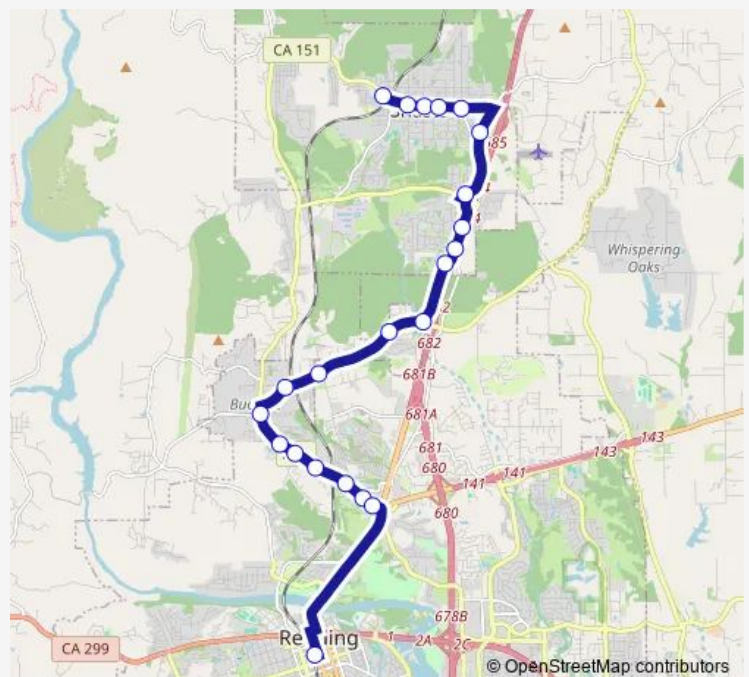

### Route schedule

Shasta Dam Blvd at Givan St — Downtown Passenger Terminal

Monday 05:51-18:51

Tuesday 05:51-18:51

Wednesday 05:51-18:51

Thursday 05:51-18:51

Friday 05:51-18:51

Saturday 08:51-18:51

### Route info

Direction: Shasta Dam Blvd at Givan St

Stops: 22

Trip Duration: 0 hour 27 min

1 — Route 1

## Direction

Downtown Passenger Terminal — Shasta Dam Blvd at Givan St

21 stops

[Open route schedule](#)

Downtown Passenger Terminal

Lake Blvd at Northpoint Dr (Fs)

Lake Blvd at Clay St

Lake Blvd at St. Marks St

## Route schedule

Downtown Passenger Terminal — Shasta Dam Blvd at Givan St

Monday 06:20-18:20

Tuesday 06:20-18:20

Wednesday 06:20-18:20

Thursday 06:20-18:20

Friday 06:20-18:20

Saturday 09:20-18:20