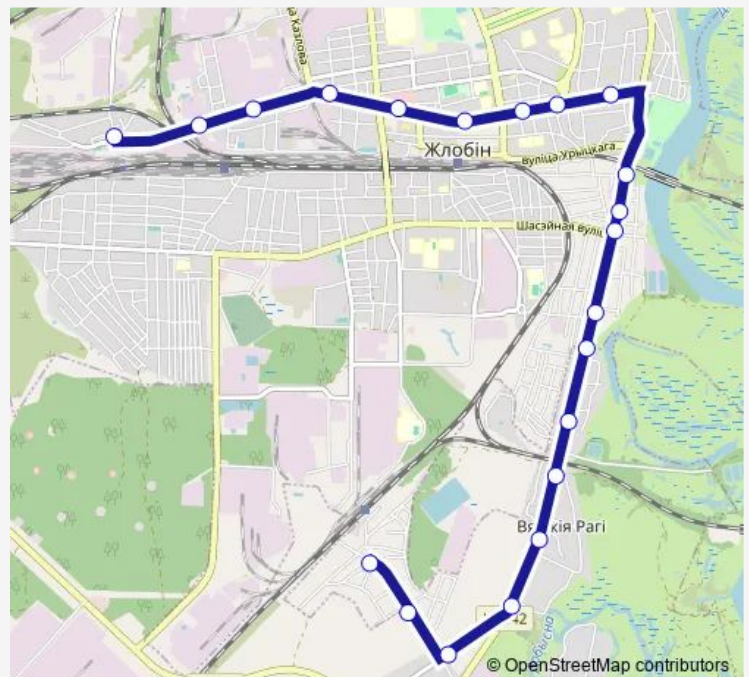

Thursday 19:52-21:00

Friday 19:52-21:00

Saturday 18:05-21:00

Sunday 18:05-21:00

Route info

Direction: Подольск

Stops: 21

Trip Duration: 0 hour 40 min