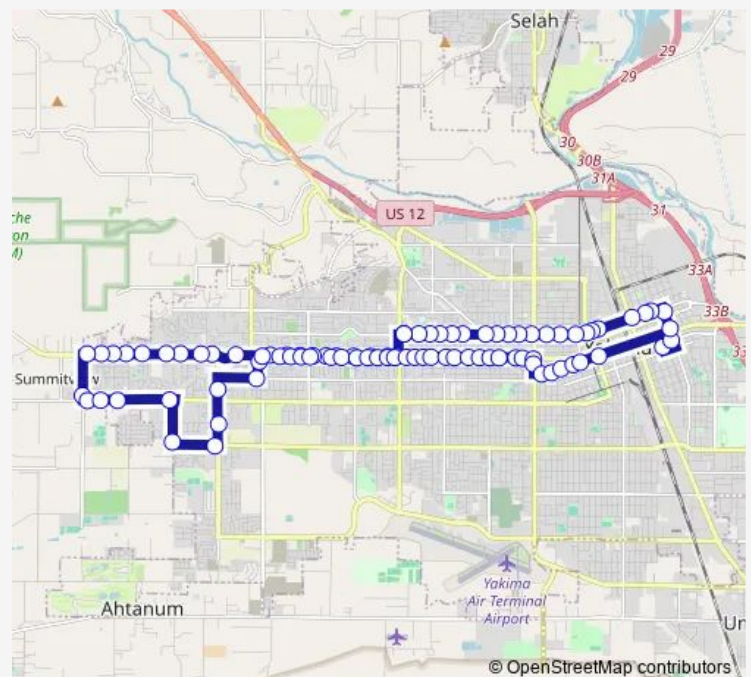

Lincoln / Lewis

Lincoln / 16th Ave

Lincoln / 18th Ave

Lincoln Center

Lincoln / 23rd

Lincoln / 24th Ave

Lincoln / 28th Ave

Lincoln / 30th Ave

Lincoln / 32nd

Route schedule

Transit Center — Yakima / 5th

Monday —

Tuesday —

Wednesday —

Thursday —

Friday —

Saturday 12:15-18:15

Sunday —

Route info

Direction: Transit Center

Stops: 88

Trip Duration: 0 hour 36 min

1 — Summitview / Lincoln

Lincoln / 34th

Lincoln / 36th

Lincoln / 39th

40th AVE / Lincoln

Summitview / 40th Ave

Summitview / 42nd

Summitview / 45th

Summitview / 48th

Summitview / 50th