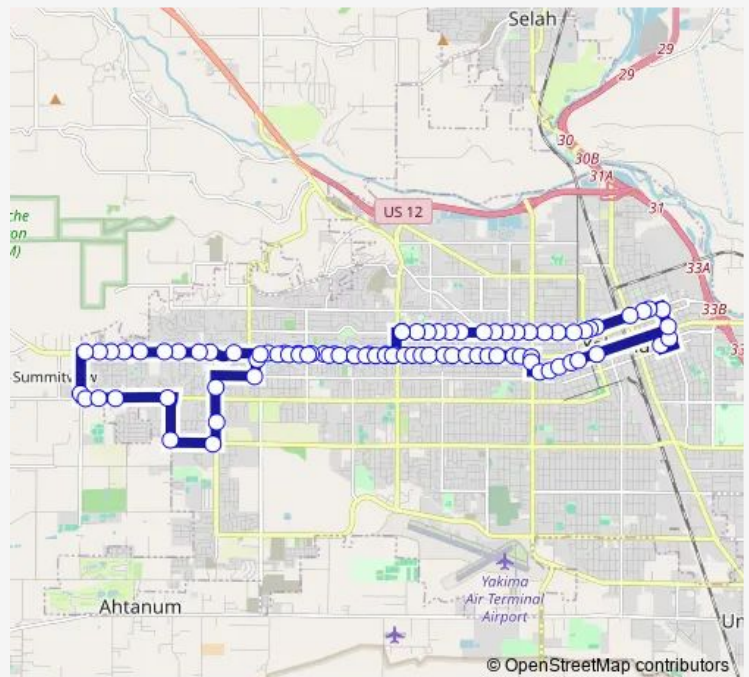

[Go to website](#)

**Direction**  
 Transit Center — Yakima / 5th  
 88 stops  
[Open route schedule](#)

- Transit Center
- Chestnut / 6th
- 6TH / Yakima
- 6TH ST / MLK Blvd
- Lincoln / 4TH St
- Lincoln / 3RD St
- No. 1st St. / Lincoln
- Lincoln / 3RD Ave
- Lincoln / 4TH Ave
- Lincoln / 5TH Ave
- Lincoln / Pierce
- Lincoln / Custer
- Lincoln / Lewis
- Lincoln / 16th Ave
- Lincoln / 18th Ave
- Lincoln Center
- Lincoln / 23rd
- Lincoln / 24th Ave
- Lincoln / 28th Ave
- Lincoln / 30th Ave
- Lincoln / 32nd

### Route schedule

Transit Center — Yakima / 5th

Monday	—
Tuesday	—
Wednesday	—
Thursday	—
Friday	—
Saturday	12:15-18:15
Sunday	—

### Route info

Direction: Transit Center

Stops: 88

Trip Duration: 0 hour 36 min

1 — Summitview / Lincoln

Lincoln / 34th

Lincoln / 36th

Lincoln / 39th

40th AVE / Lincoln

Summitview / 40th Ave

Summitview / 42nd

Summitview / 45th

Summitview / 48th

Summitview / 50th

Summitview / 52nd

Summitview / 55th