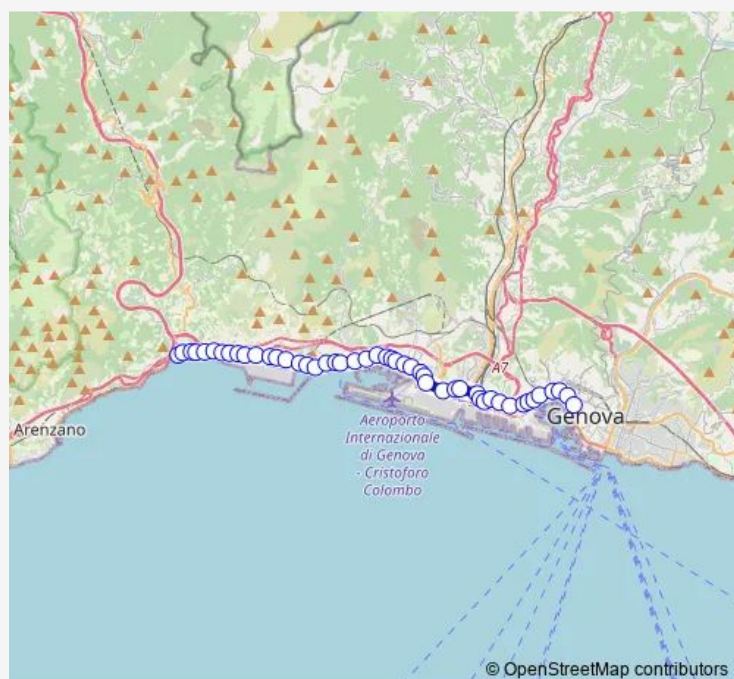

Direction: Cornigliano 3/Massena

Stops: 4

Trip Duration: 0 hour 6 min

Direction

Avio/Fiumara — Soliman/Menotti

16 stops

[Open route schedule](#)

Avio/Fiumara