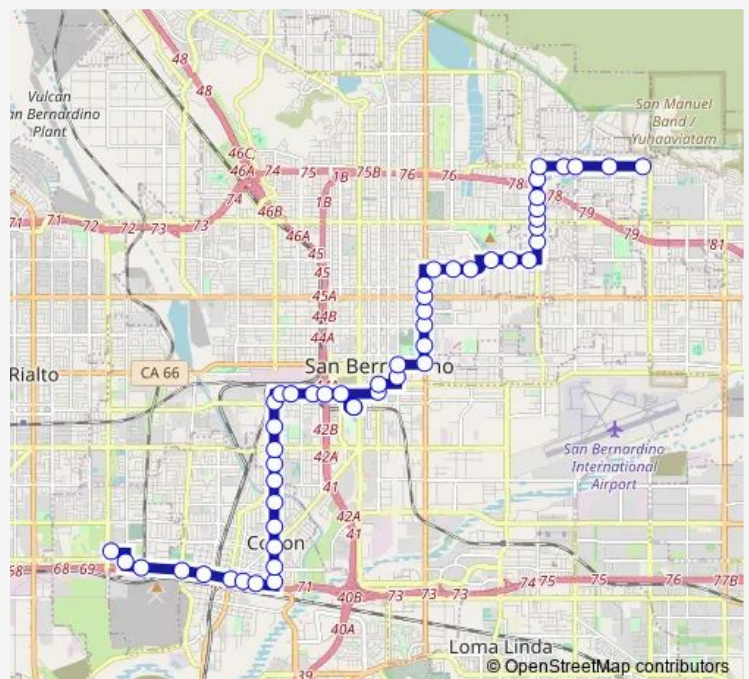

5th @ Sepulveda Wb Ns

Sierra Wy @ 5th Sb Fs

Sierra Way @ 3rd Sb Ns

Route schedule

Lynwood @ Victoria Eb Ns — Arrowhead Reg Med Ctr Sb Fs

Monday 04:30-20:58

Tuesday 04:30-20:58

Wednesday 04:30-20:58

Thursday 04:30-20:58

Friday 04:30-20:58

Saturday 18:08-19:09

Sunday 06:52-18:02

Route info

Direction: Lynwood @ Victoria Eb Ns

Stops: 51

Trip Duration: 0 hour 57 min

1 — Colton-Armc-DEL Rosa

3rd @ Sierra Way Wb Mid

Arrowhead @ 3rd Sb Fs

2nd @ Arrowhead Wb Fs

2nd @ D Wb Fs

San Bernardino Transit Center

2nd @ F St Wb Fs

2nd @ 215 Wb Ns