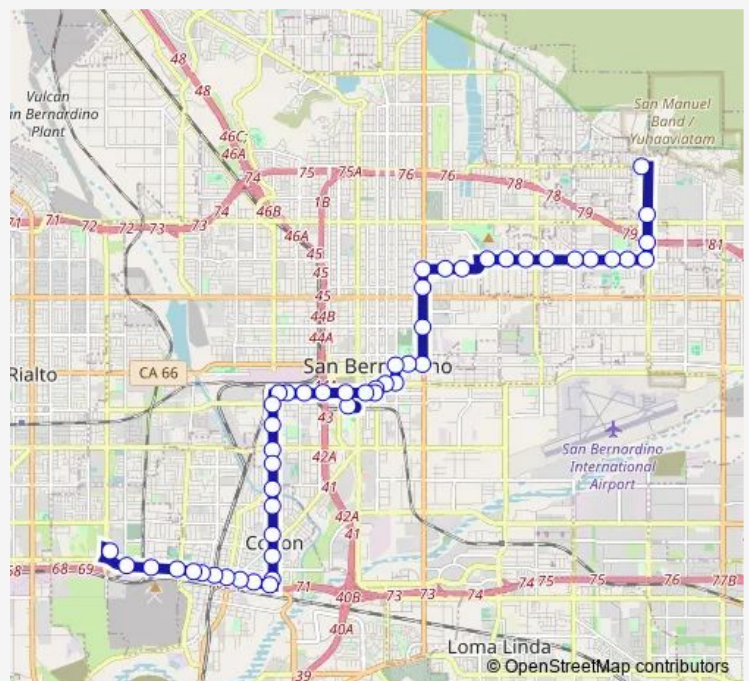

2nd @ Giovanola Eb Ns

2nd @ Lst Eb Fs

2nd @ J St Eb Fs

Route schedule

Arrowhead Reg Med Ctr Sb Fs — Lynwood @ Victoria Eb Ns

Monday 05:31-21:36

Tuesday 05:31-21:36

Wednesday 05:31-21:36

Thursday 05:31-21:36

Friday 05:31-21:36

Saturday 05:55-20:10

Sunday 05:59-19:09

Route info

Direction: Arrowhead Reg Med Ctr Sb Fs

Stops: 52

Trip Duration: 1 hour 3 min

1 — Colton-Armc-DEL Rosa

2nd @ 215 Eb Fs

2nd @ G St Eb Fs

San Bernardino Transit Center

San Bernardino Transit Center

Arrowhead @ 2nd Nb Fs

3rd @ Arrowhead Eb Fs

Sierra Way @ Court Nb Fs