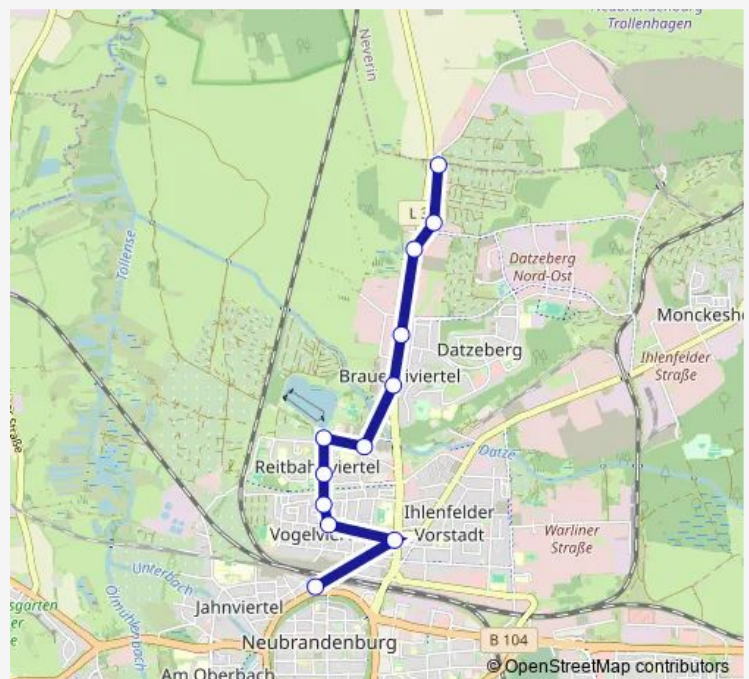

Neubrandenburg Eschenhof

Neubrandenburg Chausseehaus

Route schedule

Neubrandenburg, ZOB (Ea) — Neubrandenburg
Chausseehaus

Monday 06:00-16:00

Tuesday 06:00-16:00

Wednesday 06:00-16:00

Thursday 06:00-16:00

Friday 06:00-16:00

Saturday —

Sunday —

Route info

Direction: Neubrandenburg, ZOB (Ea)

Stops: 14

Trip Duration: 0 hour 22 min

Direction

Neubrandenburg Warliner Str. — Neubrandenburg, Schimmelweg

6 stops

[Open route schedule](#)

Neubrandenburg Warliner Str.

Neubrandenburg Sponh. Schule

Neubrandenburg, Wolgaster Str.

Neubrandenburg Usedomer Str.

Friday 11:17

Saturday —

Sunday —

Route info

Direction: Neubrandenburg Warliner Str.

Stops: 6

Trip Duration: 0 hour 8 min

Direction