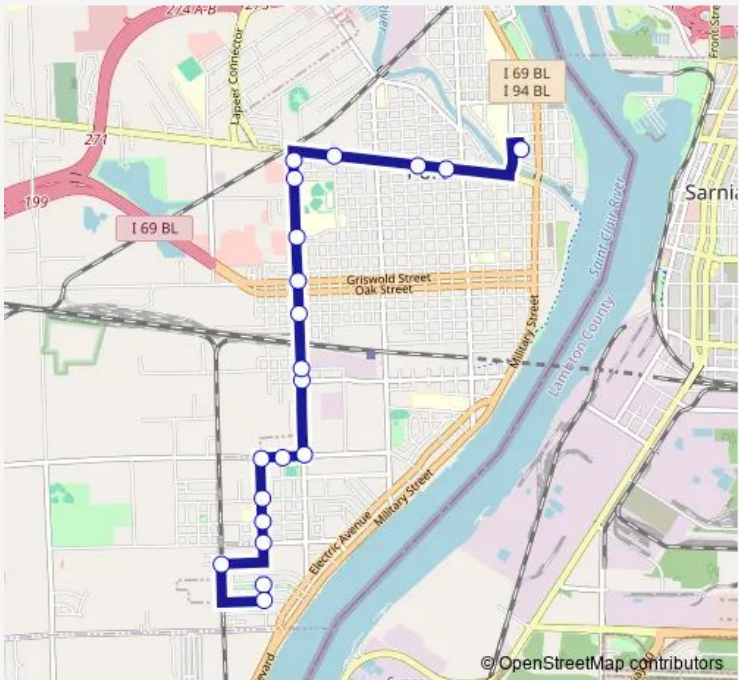

Bus 1 Route 1

[Go to website](#)

Direction
 28th St/ North Blvd — Downtown Transfer Center
 20 stops
[Open route schedule](#)

- 28th St/ North Blvd
- 28th St/ Peavey St
- 32nd St/ Goulden St
- 28th St/ Moak St
- 28th St/ Vanness St
- 28th St/ Nern St
- 28th St/ Dove St
- 26th St/ Dove St
- 24th St/ Dove St - Shelter
- 24th St/ Beard St
- 24th St/ Petite St
- 24th St/ Minnie St
- 24th St/ Griswold St
- 24th St/ Court St - Shelter
- 24th St/ Farley St
- 24th St/ Farrand St
- Lapeer Ave/ 20th St
- 13th St/ Lapeer Ave
- Lapeer Ave/ 11th St
- Downtown Transfer Center

Route schedule
 28th St/ North Blvd — Downtown Transfer Center

Monday	06:35-22:20
Tuesday	06:35-22:20
Wednesday	06:35-22:20
Thursday	06:35-22:20
Friday	06:35-22:20
Saturday	08:50-22:20
Sunday	—

Route info
 Direction: 28th St/ North Blvd
 Stops: 20
 Trip Duration: 0 hour 20 min

28th St/ Conner St

28th St/ North Blvd

Route schedule

Downtown Transfer Center — 28th St/ North Blvd

Monday 06:15-22:00

Tuesday 06:15-22:00

Wednesday 06:15-22:00

Thursday 06:15-22:00

Friday 06:15-22:00

Saturday 08:30-22:00

Sunday —

Route info

Direction: Downtown Transfer Center

Stops: 14

Trip Duration: 0 hour 20 min

1 Bus time schedules and route maps are available in an offline PDF at busmaps.com. Use the busmaps.com website to see live bus times, train schedule or subway schedule, and step-by-step directions for all public transit in Port Huron