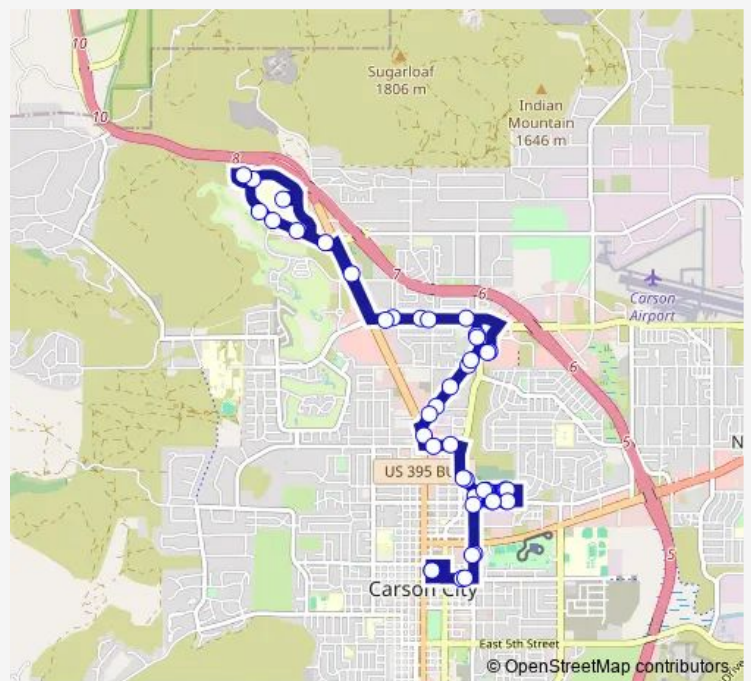

Plaza & Washington - Downtown Transfer Plaza — Plaza & Washington - Downtown Transfer Plaza

Monday	06:30-18:30
Tuesday	06:30-18:30
Wednesday	06:30-18:30
Thursday	06:30-18:30
Friday	06:30-18:30
Saturday	08:30-15:30
Sunday	—

**Route info**

Direction: Plaza & Washington - Downtown Transfer Plaza

Stops: 43

Trip Duration: 0 hour 54 min

1 — Route 1 - North Carson Area

Medical Parkway/Merrimer Cottages

Carson Tahoe Cancer Center

Carson Medical Group-Pediatrics

Sierra Surgical Hospital

Medical Parkway & Vista

College Parkway & Carson/Burger King

College Parkway & Northgate

Roop & College Parkway (Inbound)

Hot Springs & Retail/Walmart (Inbound)

Roop & College Parkway (Outbound)

Long & Marian/Autumn Village II (Outbound)

Long/Health & Human Services (Inbound)

Roop & Long

Roop & Washington/Public Library

Robinson & Walsh

Plaza & Washington - Downtown Transfer Plaza

1 Bus time schedules and route maps are available in an offline PDF at [busmaps.com](http://busmaps.com). Use the [busmaps.com](http://busmaps.com) website to see live bus times, train schedule or subway schedule, and step-by-step directions for all public transit in Carson City