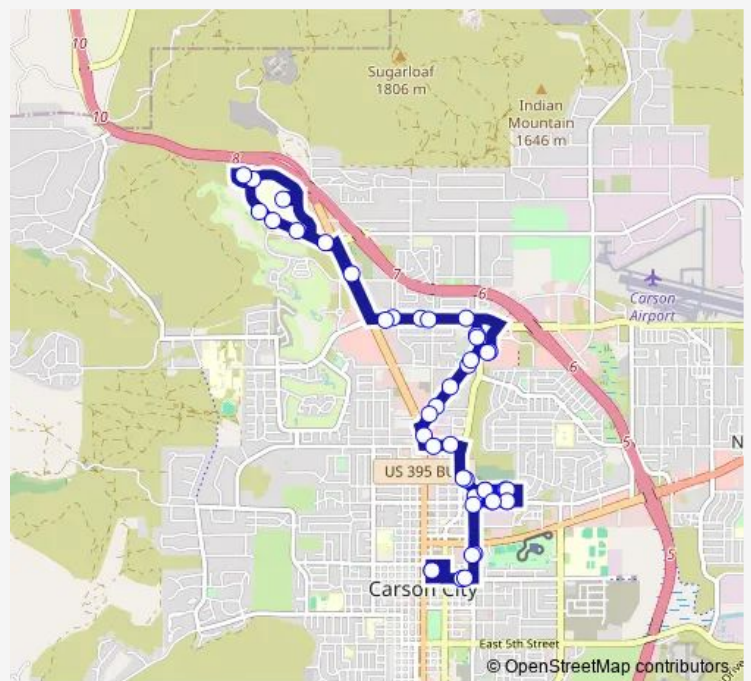

Plaza & Washington - Downtown Transfer Plaza — Plaza & Washington - Downtown Transfer Plaza

Monday	06:30-18:30
Tuesday	06:30-18:30
Wednesday	06:30-18:30
Thursday	06:30-18:30
Friday	06:30-18:30
Saturday	08:30-15:30
Sunday	—

**Route info**

Direction: Plaza & Washington - Downtown Transfer Plaza

Stops: 43

Trip Duration: 0 hour 54 min

1 — Route 1 - North Carson Area

Medical Parkway/Merrimer Cottages

Carson Tahoe Cancer Center

Carson Medical Group-Pediatrics

Sierra Surgical Hospital

Medical Parkway & Vista

College Parkway & Carson/Burger King

College Parkway & Northgate

Roop & College Parkway (Inbound)

Hot Springs & Retail/Walmart (Inbound)

Roop & College Parkway (Outbound)

Long & Marian/Autumn Village II (Inbound)

Long/Health & Human Services (Inbound)

Roop & Long

Roop & Washington/Public Library

Robinson & Walsh

Plaza & Washington - Downtown Transfer Plaza

1 Bus time schedules and route maps are available in an offline PDF at [busmaps.com](http://busmaps.com). Use the [busmaps.com](http://busmaps.com) website to see live bus times, train schedule or subway schedule, and step-by-step directions for all public transit in Carson City