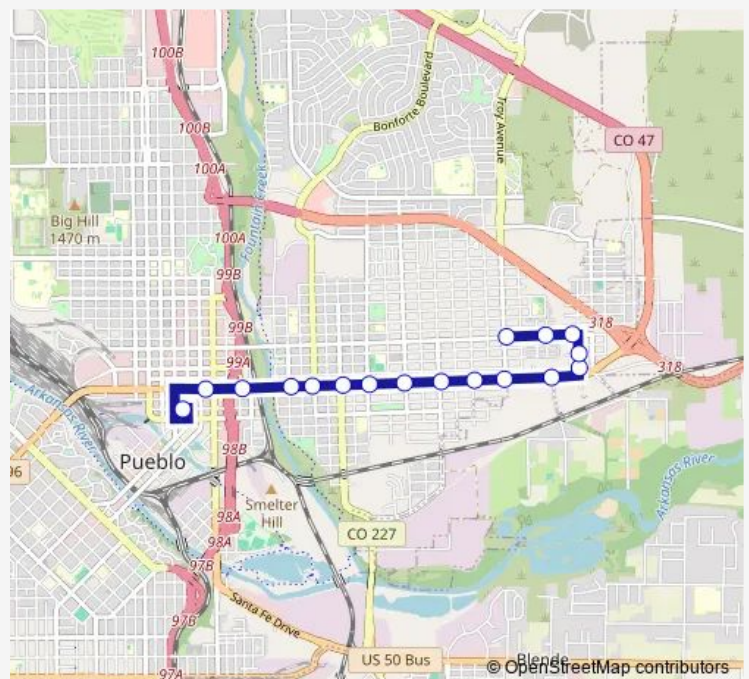

### Route schedule

Transit Center (Court St) — 8th - Troy

Monday	06:30-17:30
Tuesday	06:30-17:30
Wednesday	06:30-17:30
Thursday	06:30-17:30
Friday	06:30-17:30
Saturday	08:30-17:30
Sunday	—

### Route info

Direction: Transit Center (Court St)

Stops: 17

Trip Duration: 0 hour 15 min

1 — Eastside

**Direction**

8th - Troy — Transit Center (Court St)

12 stops

[Open route schedule](#)

8th - Troy

8th - Reading

8th - Ogden

8th - Monument

8th - La Crosse

8th - Joplin

8th - Hudson to Downtown

## Route schedule

8th - Troy — Transit Center (Court St)

Monday 06:45-17:45

Tuesday 06:45-17:45

Wednesday 06:45-17:45

Thursday 06:45-17:45

Friday 06:45-17:45

Saturday 08:45-17:45