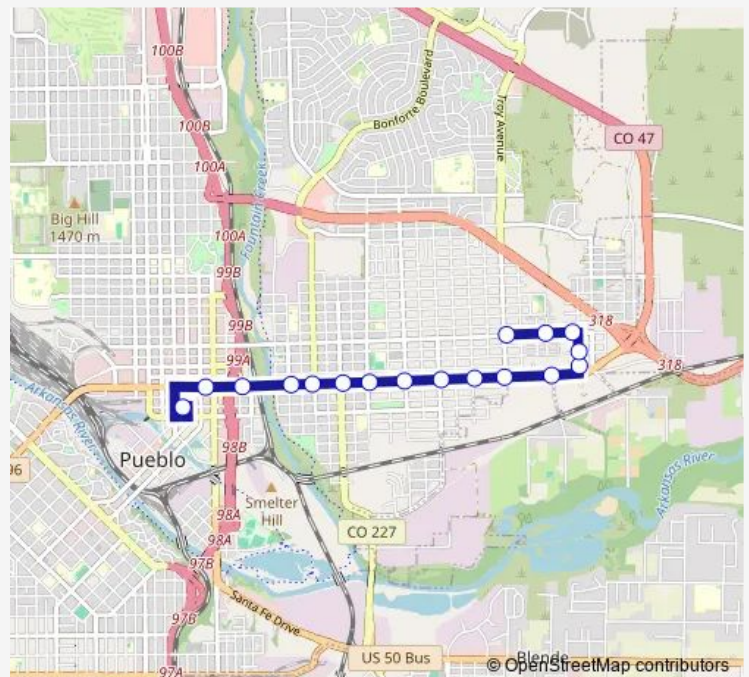

### Route schedule

Transit Center (Court St) — 8th - Troy

Monday	06:30-17:30
Tuesday	06:30-17:30
Wednesday	06:30-17:30
Thursday	06:30-17:30
Friday	06:30-17:30
Saturday	08:30-17:30
Sunday	—

### Route info

Direction: Transit Center (Court St)

Stops: 17

Trip Duration: 0 hour 15 min

1 — Eastside

**Direction**

8th - Troy — Transit Center (Court St)

12 stops

[Open route schedule](#)

8th - Troy

8th - Reading

8th - Ogden

8th - Monument

8th - La Crosse

8th - Joplin

8th - Hudson to Downtown

## Route schedule

8th - Troy — Transit Center (Court St)

Monday 06:45-17:45

Tuesday 06:45-17:45

Wednesday 06:45-17:45

Thursday 06:45-17:45

Friday 06:45-17:45

Saturday 08:45-17:45