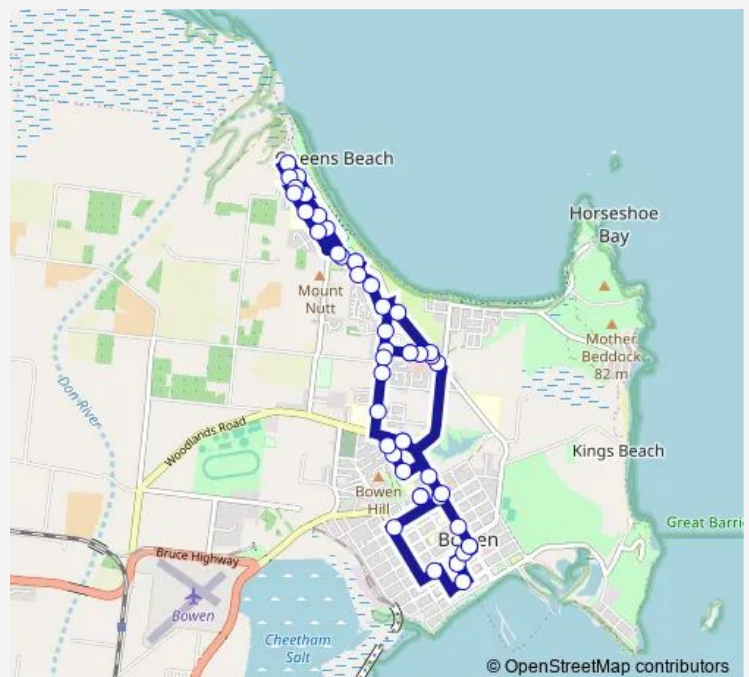

Gregory St at Bowen Hospital

Livingstone St near Herbert St (Hail n Ride)

Herbert St near Daniel St

Gregory St near Scott St

Gregory St near Carleton St

Gregory St near Banksia St

Richmond Rd at Centre Point Plaza

Field St near Webster St

Golf Links Rd near Strickland St (Hail n Ride)

Golf Links Rd near Lloyds Lane (Hail n Ride)

Murroona St near Bryant Ave (Hail n Ride)

Murroona Street near Beach Ave

Route schedule

Herbert Street near Powell St — Herbert Street near Powell St

Monday 08:45-12:45

Tuesday 08:45-12:45

Wednesday 08:45-12:45

Thursday 08:45-12:45

Friday 08:45-12:45

Saturday 08:45-10:45

Sunday —

Route info

Direction: Herbert Street near Powell St

Stops: 49

Trip Duration: 0 hour 40 min

1 — Queens Beach

Murroona St near Murray Ave

Whitsunday St near Edgumbe Ave (Hail n Ride)

Scott Ave near Whitsunday St

Gloucester St near Clement Ave