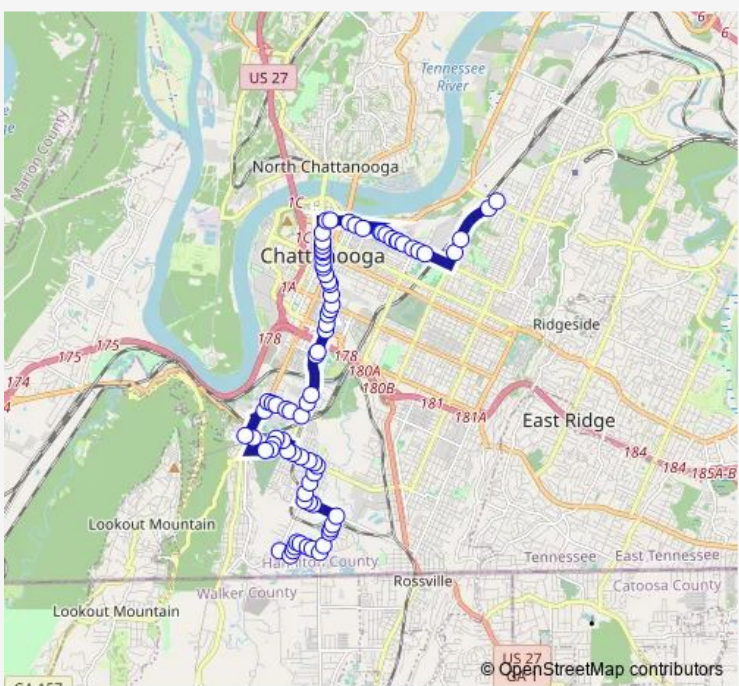

Bus 1 Alton Park (Out & In)

[Go to website](#)

Direction
 Sholar & Carta 0 — Halsey + Central
 78 stops
[Open route schedule](#)

- Sholar & Carta 0
- Sholar & Wilcox-1
- Holtzclaw & Wilcox-1
- Holtzclaw & Wilson-1
- Holtzclaw & Chatt Housing-0
- Holtzclaw & Cleveland-1
- Holtzclaw + 3rd
- 3rd & Heavenly Wings-1
- 3RD + Oneal
- 3RD + Central
- 3RD + Palmetto
- 3RD + Collins
- 3RD + Csas
- 3rd & Baldwin-1
- 3RD + Houston
- 3RD + Lindsay
- 3RD + High
- 3RD + Lookout
- 3RD + Walnut
- 3RD + Cherry
- 3rd St & Market St-0

Route schedule
 Sholar & Carta 0 — Halsey + Central

Monday	04:51-23:30
Tuesday	04:51-23:30
Wednesday	04:51-23:30
Thursday	04:51-23:30
Friday	04:51-23:30
Saturday	04:51-23:30
Sunday	08:51-19:50

Route info
 Direction: Sholar & Carta 0
 Stops: 78
 Trip Duration: 0 hour 39 min

1 — Alton Park (Out & In) BusMaps

Market & 4th 0

Market & 5th Street

Market + 6th

Mkt & 1st Tennessee Bank

Market & epb 0

Market + 11th

Market + Tva

Market & 12th 0

Market + Cowart

Market + W 14th

Market + Choo Choo

Market + Main

Market + 17th

Market + 19th

Market + 20th