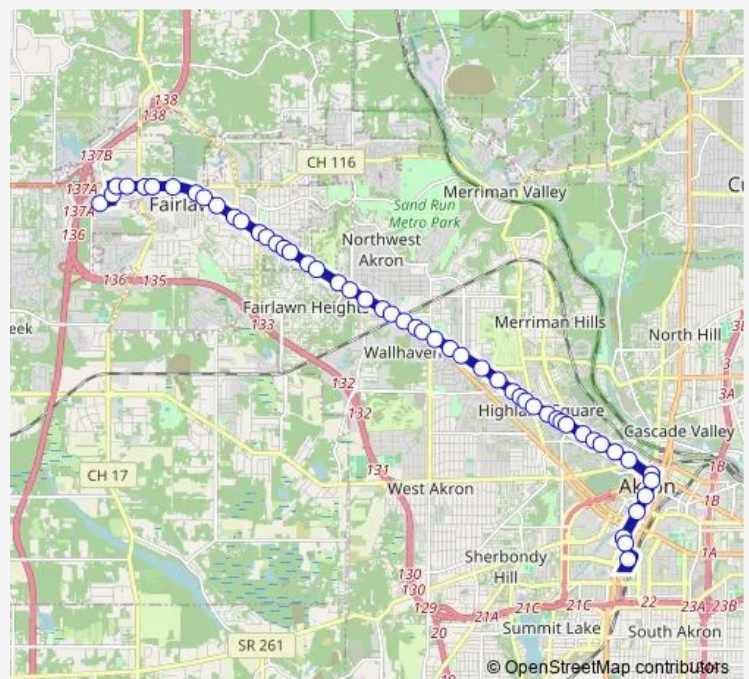

W. Market St & Merz Blvd

W. Market St & Miller Rd

W. Market St & Shiawassee Ave

W. Market St & Hampshire Rd

W. Market St @ St. Hilary

W. Market St @ Fairlawn Town Center

W. Market St & Revere Rd

W. Market St & Southwood Rd

W. Market St & Wheaton Rd

W. Market St & Sand Run Rd

Route schedule

Rothrock Rd @ Montrose — RKP Transit Center

Monday 04:49-23:19

Tuesday 04:49-23:19

Wednesday 04:49-23:19

Thursday 04:49-23:19

Friday 04:49-23:19

Saturday 05:20-21:17

Sunday 08:47-18:47

Route info

Direction: Rothrock Rd @ Montrose

Stops: 52

Trip Duration: 0 hour 38 min

1 — West Market

W. Market St @ Resnik School

W. Market St & Waldorf Dr

W. Market St & S. Frank Blvd

W. Market St & Acme #1

1732 W. Market St

W. Market St & Westgate Cir

W. Market St & Wallhaven Cir

W. Market St & Harcourt Dr