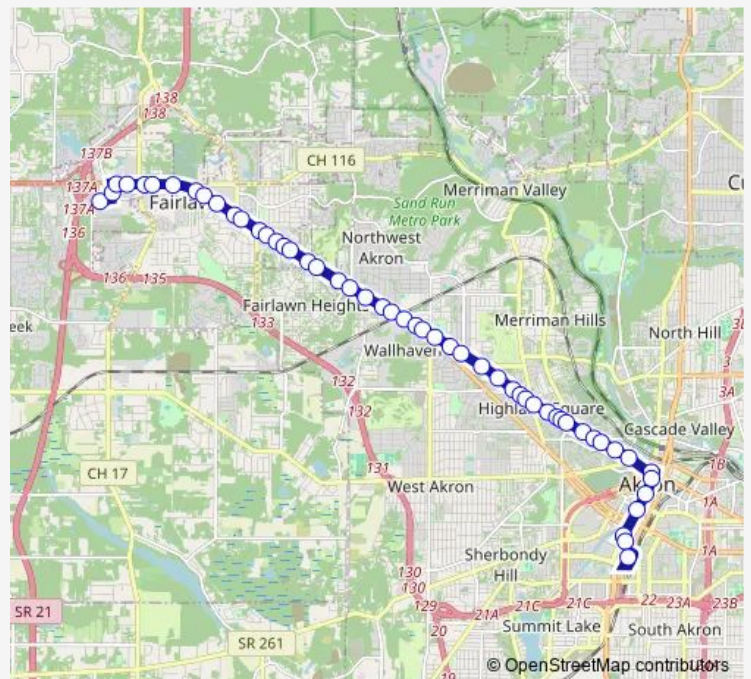

[Go to website](#)

Direction
 Rothrock Rd @ Montrose — RKP Transit Center
 52 stops
[Open route schedule](#)

- Rothrock Rd @ Montrose
- Flight Memorial Dr & Medina Rd
- Medina Rd & Flight Memorial Dr
- Medina Rd & Brookmont Rd
- Medina Rd & S. Cleveland-Massillon Rd
- Medina Rd @ Rosemont Commons
- W. Market St & Fairlawn Service Dr
- W. Market St & Bancroft Rd
- W. Market St @ Fairlawn Lutheran
- W. Market St @ Summit Mall
- W. Market St @ Fairlawn Hilton
- W. Market St & Merz Blvd
- W. Market St & Miller Rd
- W. Market St & Shiawassee Ave
- W. Market St & Hampshire Rd
- W. Market St @ St. Hilary
- W. Market St @ Fairlawn Town Center
- W. Market St & Revere Rd
- W. Market St & Southwood Rd
- W. Market St & Wheaton Rd
- W. Market St & Sand Run Rd

Route schedule

Rothrock Rd @ Montrose — RKP Transit Center

Monday	04:49-23:19
Tuesday	04:49-23:19
Wednesday	04:49-23:19
Thursday	04:49-23:19
Friday	04:49-23:19
Saturday	05:20-21:17
Sunday	08:47-18:47

Route info

Direction: Rothrock Rd @ Montrose

Stops: 52

Trip Duration: 0 hour 33 min

1 — West Market

W. Market St @ Resnik School

W. Market St & Waldorf Dr

W. Market St & S. Frank Blvd

W. Market St & Acme #1

Sunday 09:30-19:30

Route info

Direction: RKP Transit Center

Stops: 68

Trip Duration: 0 hour 39 min

W. Market St & Twin Oaks Rd

W. Market St & Castle Blvd

W. Market St & Melbourne Ave