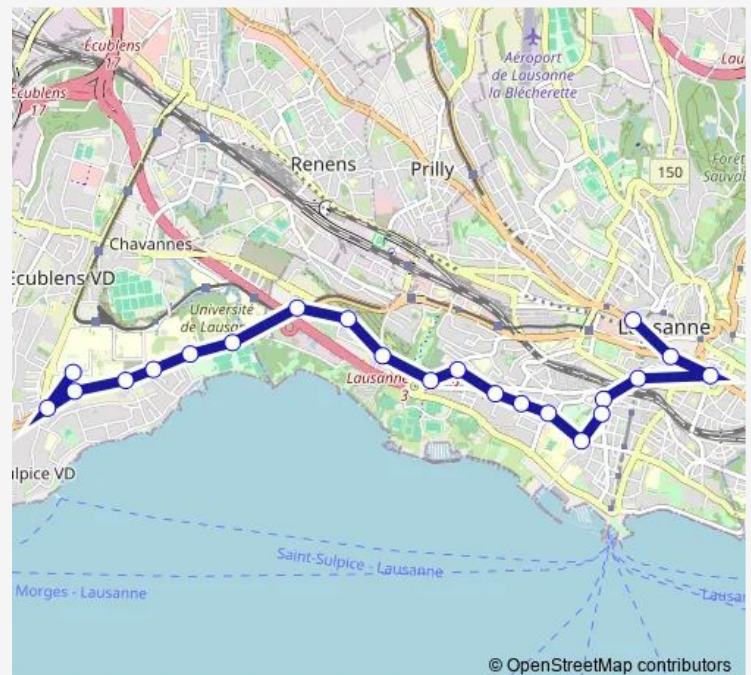

Thursday 05:57-15:33

Friday 05:57-15:33

Saturday —

Sunday —

Route info

Direction: Lausanne, Bel-Air

Stops: 22

Trip Duration: 0 hour 27 min