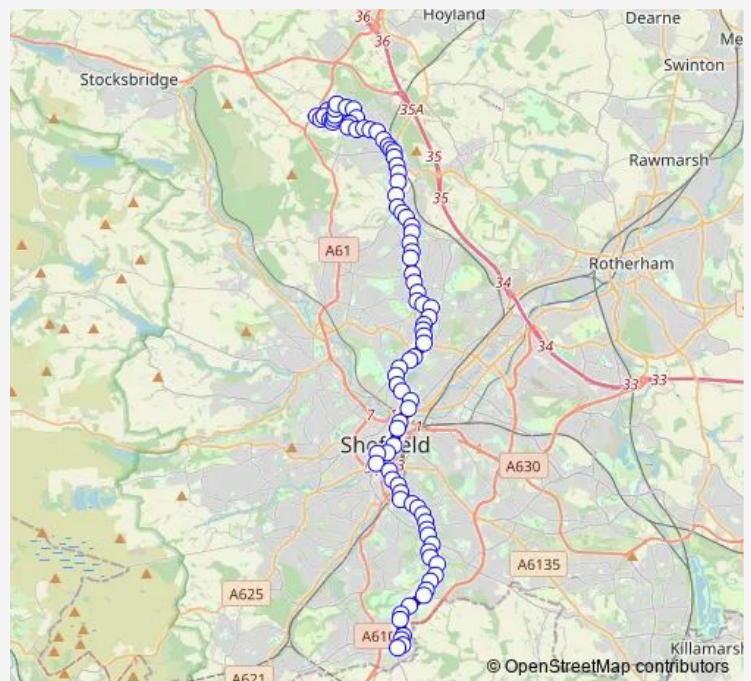

Thursday 04:56-14:30

Friday 04:56-14:30

Saturday 05:05-09:00

Sunday —

Route info

Direction: Thompson Hill/Potter Hill Lane

Stops: 87

Trip Duration: 1 hour 5 min