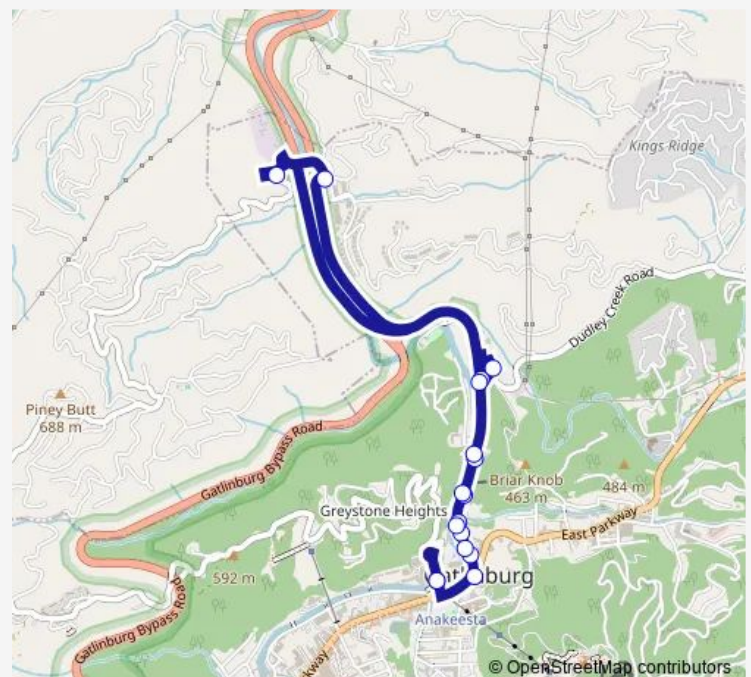

Traffic Light #3 North

Atrium Shelter

Zoder's Inn, Smokey Mountain Trout House

441 Parking Lot

Moonshine Mountain Coaster

Traffic Light #1 North

Appy Lodge, Ripley's Davy Crockett Mini-Golf

Westgate Smokey Mountain Resort and Water Park

Gatlinburg Welcome Ctr., Connection with Pigeon Forge

Traffic Light #1 South

Gatlinburg River Inn Shelter

Rocky Water Motor Inn

Morton's Antiques

Speedwerkz, Olde Red

Transit Center

Route schedule

Transit Center — Transit Center

Monday 10:30-21:30

Tuesday 10:30-21:30

Wednesday 10:30-21:30

Thursday 10:30-21:30

Friday 10:30-21:30

Saturday 10:30-21:30

Sunday 10:30-21:30

Route info

Direction: Transit Center

Stops: 17

Trip Duration: 0 hour 30 min

1 — Purple

1 Bus time schedules and route maps are available in an offline PDF at busmaps.com. Use the busmaps.com website to see live bus times, train schedule or subway schedule, and step-by-step directions for all public transit in Gatlinburg