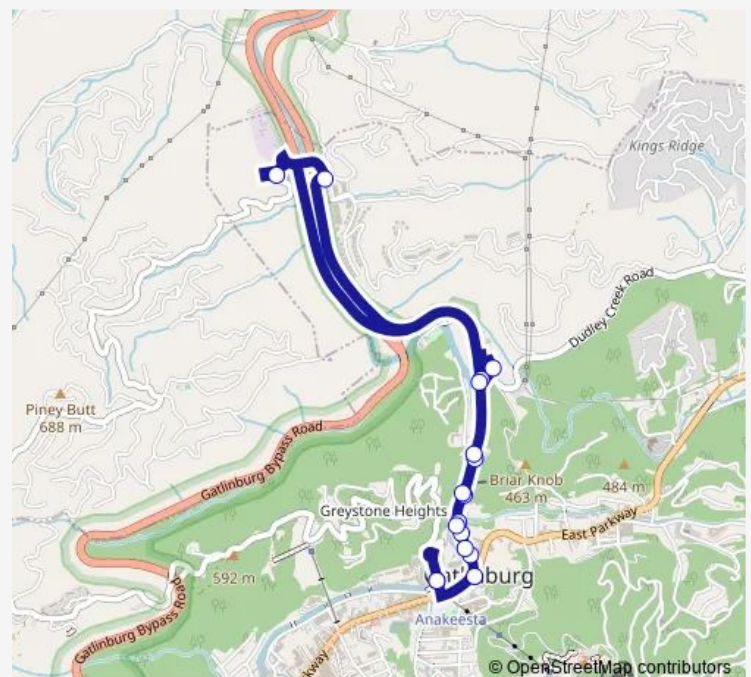

Traffic Light #3 North

Atrium Shelter

Zoder's Inn, Smokey Mountain Trout House

441 Parking Lot

Moonshine Mountain Coaster

Traffic Light #1 North

Appy Lodge, Ripley's Davy Crockett Mini-Golf

Westgate Smokey Mountain Resort and Water Park

Gatlinburg Welcome Ctr., Connection with Pigeon Forge

Traffic Light #1 South

Gatlinburg River Inn Shelter

Rocky Water Motor Inn

Morton's Antiques

Speedwerkz, Olde Red

Transit Center

Route schedule

Transit Center — Transit Center

Monday 10:30-21:30

Tuesday 10:30-21:30

Wednesday 10:30-21:30

Thursday 10:30-21:30

Friday 10:30-21:30

Saturday 10:30-21:30

Sunday 10:30-21:30

Route info

Direction: Transit Center

Stops: 17

Trip Duration: 0 hour 30 min

1 — Purple

1 Bus time schedules and route maps are available in an offline PDF at busmaps.com. Use the busmaps.com website to see live bus times, train schedule or subway schedule, and step-by-step directions for all public transit in Gatlinburg