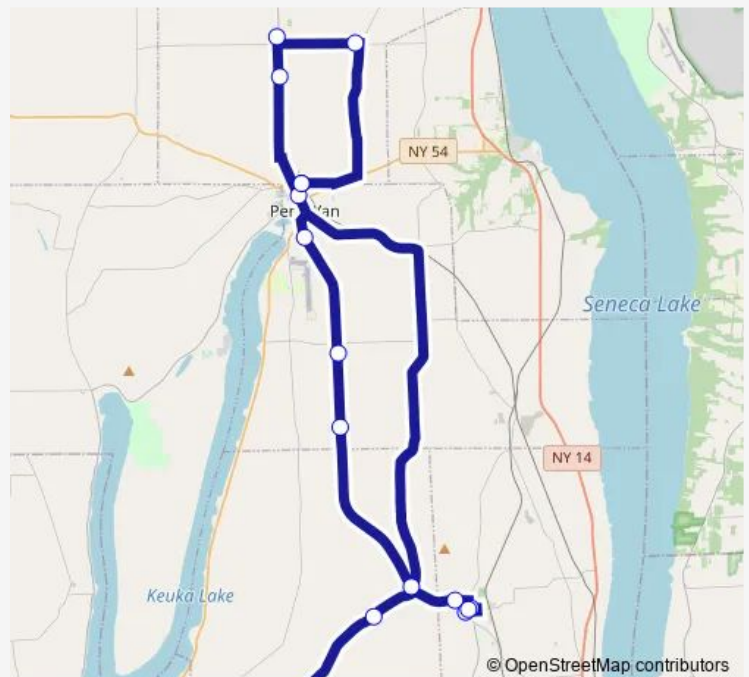

St Mark's Terrace Dundee

18 Spring Street

Dollar General - Dundee

Family Dollar (Main Street)

NY-14A & Chubb Hollow Rd

235 North Ave

Route schedule

235 North Ave — 235 North Ave

Monday 06:55

Tuesday 06:55

Wednesday 06:55

Thursday 06:55

Friday 06:55

Saturday —

Sunday —

Route info

Direction: 235 North Ave

Stops: 16

Trip Duration: 1 hour 35 min

1 — Dundee

Direction

235 North Ave — 235 North Ave

16 stops

[Open route schedule](#)

Route schedule

235 North Ave — 235 North Ave

Monday	15:25
Tuesday	15:25
Wednesday	15:25
Thursday	15:25
Friday	15:25
Saturday	—
Sunday	—

Route info

Direction: 235 North Ave

Stops: 16

Trip Duration: 1 hour 46 min