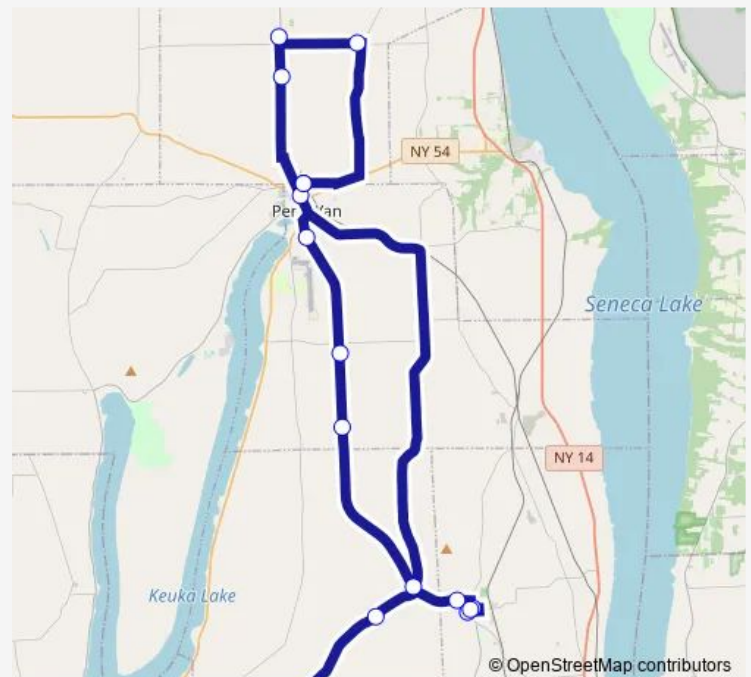

Bus 1 Dundee

[Go to website](#)

Direction

235 North Ave — 235 North Ave

16 stops

[Open route schedule](#)

235 North Ave

Havens Cornes & Thistle St

St Mark's Terrace Dundee

18 Spring Street

Dollar General - Dundee

Family Dollar (Main Street)

NY-14A & Chubb Hollow Rd

235 North Ave

Route schedule

235 North Ave — 235 North Ave

Monday	06:55
Tuesday	06:55
Wednesday	06:55
Thursday	06:55
Friday	06:55
Saturday	—
Sunday	—

Route info

Direction: 235 North Ave

Stops: 16

Trip Duration: 1 hour 35 min

1 — Dundee

BusMaps

Direction

235 North Ave — 235 North Ave

16 stops

[Open route schedule](#)

235 North Ave

NY-14A & Chubb Hollow Rd

18 Spring Street

Dollar General - Dundee

Family Dollar (Main Street)