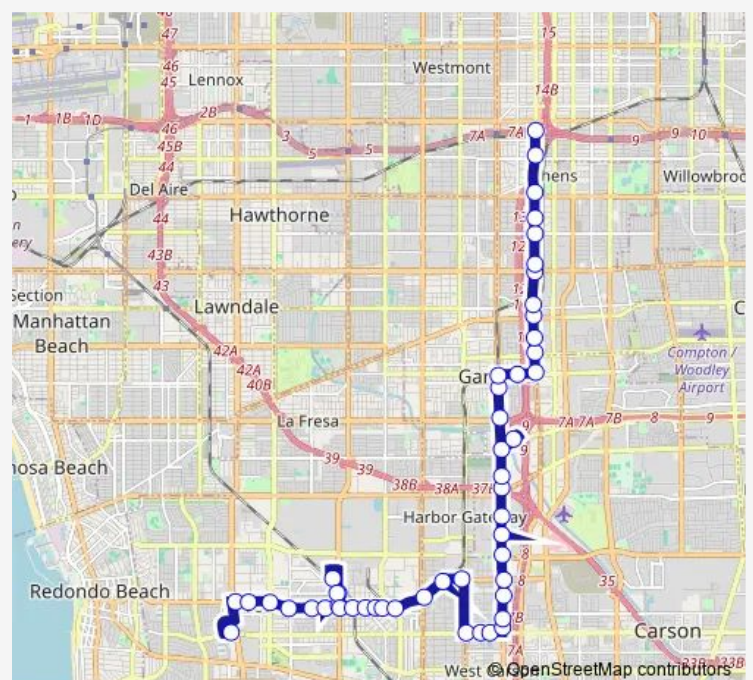

Carson St at Normandie Av

### Route schedule

Carson St at Hawthorne Bl — Figueroa St at Harbor Free-way Station

Monday 05:50-20:50

Tuesday 05:50-20:50

Wednesday 05:50-20:50

Thursday 05:50-20:50

Friday 05:50-20:50

Saturday 06:17-21:20

### Route info

Direction: Carson St at Hawthorne Bl

Stops: 50

Trip Duration: 1 hour 0 min

Carson St at Budlong Av

Carson St at Berendo Av

Vermont Av at Carson St

Vermont Av at 214th St

## Route info

Direction: Figueroa St at Harbor Freeway Station

Stops: 54

Trip Duration: 1 hour 4 min

Vermont Av at Javelin St

Vermont Av at 214th St

Vermont Av at Carson St

Carson St at Harbor-Ucla Medical Center