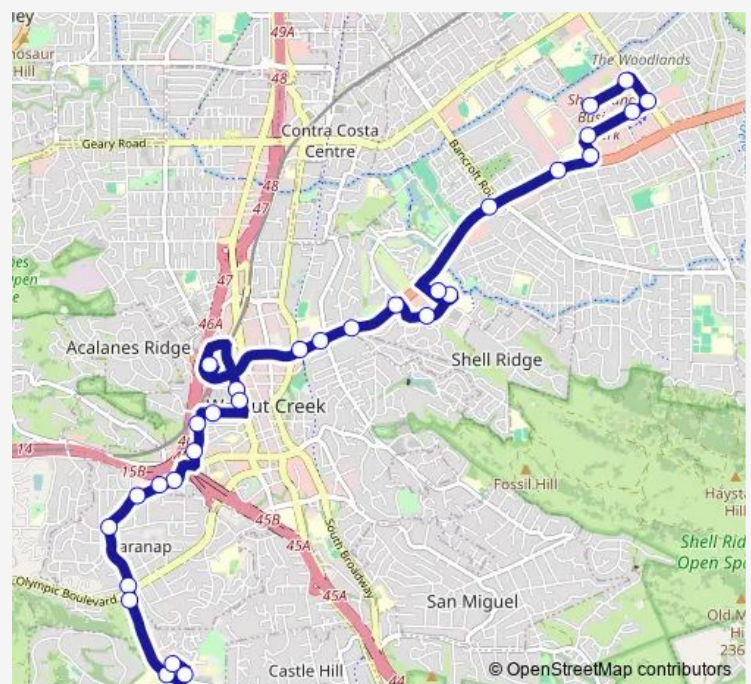

Bus 1 Rossmoor/Shadelands

[Go to website](#)

Direction

Mitchell Dr And Park And Ride Lot — Rossmoor Shopping Center

30 stops

[Open route schedule](#)

- Mitchell Dr And Park And Ride Lot
- Mitchell Dr And Oak Grove Rd
- Oak Grove Rd And Shadelands Dr
- Shadelands Dr And N Via Monte
- Shadelands Dr And N Wiget Ln
- N Wiget Ln And Ygnacio Valley Rd
- Ygnacio Valley Rd And Lennon Ln
- Ygnacio Valley Rd And Bancroft Rd
- John Muir Medical Center Walnut Creek
- John Muir Medical Center Walnut Creek
- Montego And Tampico
- Ygnacio Valley Rd And Marchbanks Dr
- Ygnacio Valley Rd And Homestead Ave
- Ygnacio Valley Rd And Walnut Blvd
- Ygnacio Valley Rd And N Civic Dr
- Walnut Creek Bart
- N California Blvd And Lacassie Ave
- N California Blvd And Cole Ave
- Trinity Ave And St Pauls Episcopal Church
- Oakland Blvd And Almond Ave

Direction: Mitchell Dr And Park And Ride Lot

Stops: 30

Trip Duration: 0 hour 50 min

1 — Rossmoor/Shadelands

Oakland Blvd And Planned Parenthood-Walnut Creek Health Center

Boulevard Way And Nicholson Rd

Boulevard Way And Rule Ct

Direction

Rossmoor Shopping Center — Mitchell Dr And Park And Ride Lot

32 stops

[Open route schedule](#)

Rossmoor Shopping Center

Tice Valley Blvd And Rolling Hills Dr

Tice Valley Blvd And Byron Park

Tice Valley Blvd And Westborough Ln

Direction: Rossmoor Shopping Center

Stops: 32

Trip Duration: 0 hour 51 min

Ygnacio Valley Rd And Diablo Creek Dentistry

Ygnacio Valley Rd And Wimbledon Rd

N Wiget Ln And Ygnacio Valley Rd

N Wiget Ln And Shadelands Dr