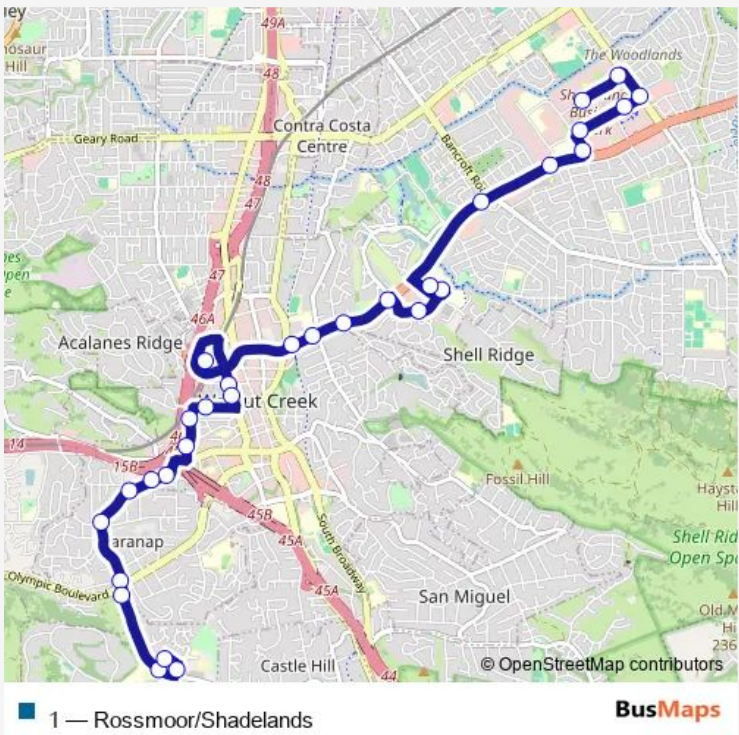

Bus 1 Rossmoor/Shadelands

[Go to website](#)

Direction
 Mitchell Dr And Park And Ride Lot — Rossmoor Shopping Center
 30 stops
[Open route schedule](#)

- Mitchell Dr And Park And Ride Lot
- Mitchell Dr And Oak Grove Rd
- Oak Grove Rd And Shadelands Dr
- Shadelands Dr And N Via Monte
- Shadelands Dr And N Wiget Ln
- N Wiget Ln And Ygnacio Valley Rd
- Ygnacio Valley Rd And Lennon Ln
- Ygnacio Valley Rd And Bancroft Rd
- John Muir Medical Center Walnut Creek
- John Muir Medical Center Walnut Creek
- Montego And Tampico
- Ygnacio Valley Rd And Marchbanks Dr
- Ygnacio Valley Rd And Homestead Ave
- Ygnacio Valley Rd And Walnut Blvd
- Ygnacio Valley Rd And N Civic Dr
- Walnut Creek Bart
- N California Blvd And Lacassie Ave
- N California Blvd And Cole Ave
- Trinity Ave And St Pauls Episcopal Church
- Oakland Blvd And Almond Ave

Route schedule
 Mitchell Dr And Park And Ride Lot — Rossmoor Shopping Center

Monday	06:05-19:05
Tuesday	06:05-19:05
Wednesday	06:05-19:05
Thursday	06:05-19:05
Friday	06:05-19:05
Saturday	—
Sunday	—

Route info
 Direction: Mitchell Dr And Park And Ride Lot
 Stops: 30
 Trip Duration: 0 hour 50 min

Tice Valley Blvd And Olympic Blvd

Tice Valley Blvd And Del Valle Theatre

Rossmoor Pkwy And Tice Valley Blvd

Rossmoor Shopping Center

Direction

Rossmoor Shopping Center — Mitchell Dr And Park And Ride Lot

32 stops

Stops: 32

Trip Duration: 0 hour 51 min

Ygnacio Valley Rd And Diablo Creek Dentistry

Ygnacio Valley Rd And Wimbledon Rd

N Wiget Ln And Ygnacio Valley Rd

N Wiget Ln And Shadelands Dr

Shadelands Dr And Lennon Ln