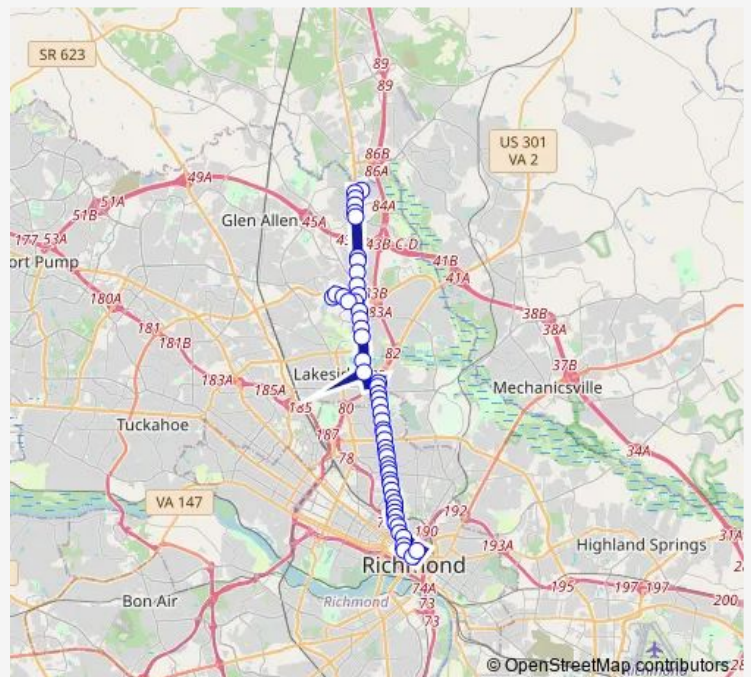

Bus 1 Chamberlayne/Downtown

[Go to website](#)

Direction
 Turning Point @ Vcc — Transfer Station BAY G
 54 stops
[Open route schedule](#)

- Turning Point @ Vcc
- Brook & Magnolia Ridge
- Brook @ Virginia Center Marketplace Entrance
- Brook & Woodman
- Brook & Technology Park
- Brook & Virginia Center Pkwy
- Brook & New York
- Brook & Pennsylvania
- Brook & Magellan
- Brook & Mountain
- Brook & Bridgeport
- Parham & Hungary Rd
- Reynolds Community College Parham
- Sanctuary & Forest Run
- Parham & Sanctuary
- Parham & Villa Park Dr
- Brook & St. Joseph's Villa
- Brook & Villa Park Dr
- Brook & Ridge Rd
- Brook & Lakeside Blvd
- Brook & Brook Run North

Route schedule

Turning Point @ Vcc — Transfer Station BAY G

Monday	04:40-23:30
Tuesday	04:40-23:30
Wednesday	04:40-23:30
Thursday	04:40-23:30
Friday	04:40-23:30
Saturday	05:45-23:15
Sunday	06:00-23:35

Route info

Direction: Turning Point @ Vcc
 Stops: 54
 Trip Duration: 0 hour 54 min

1 — Chamberlayne/Downtown

Brook & Brook Run

Chamberlayne + Wilmer

Chamberlayne + Brook Hill Azalea Shopping Center

Chamberlayne + Azalea

Leigh + 1st

3rd & Marshall

Broad & 4th

Broad + 9th

Transfer Station BAY G

Direction

Transfer Station BAY G — Chamberlayne + Brook Hill
Azalea Shopping Center

32 stops