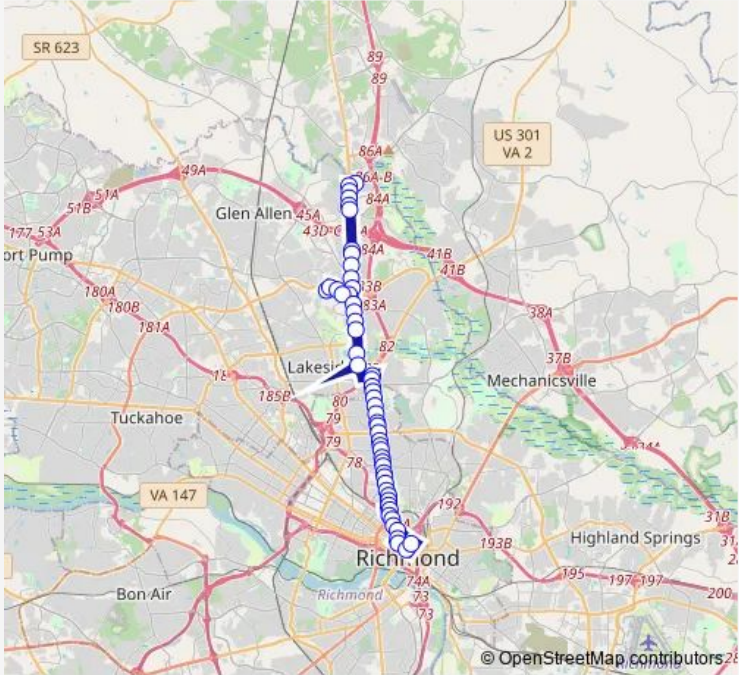

# Bus 1 Chamberlayne/Downtown

[Go to website](#)

**Direction**  
 Turning Point @ Vcc — Transfer Station BAY G  
 54 stops  
[Open route schedule](#)

- Turning Point @ Vcc
- Brook & Magnolia Ridge
- Brook @ Virginia Center Marketplace Entrance
- Brook & Woodman
- Brook & Technology Park
- Brook & Virginia Center Pkwy
- Brook & New York
- Brook & Pennsylvania
- Brook & Magellan
- Brook & Mountain
- Brook & Bridgeport
- Parham & Hungary Rd
- Reynolds Community College Parham
- Sanctuary & Forest Run
- Parham & Sanctuary
- Parham & Villa Park Dr
- Brook & St. Joseph's Villa
- Brook & Villa Park Dr
- Brook & Ridge Rd
- Brook & Lakeside Blvd
- Brook & Brook Run North

**Route schedule**  
 Turning Point @ Vcc — Transfer Station BAY G

Monday	04:40-23:30
Tuesday	04:40-23:30
Wednesday	04:40-23:30
Thursday	04:40-23:30
Friday	04:40-23:30
Saturday	05:45-23:15
Sunday	06:00-23:35

**Route info**  
 Direction: Turning Point @ Vcc  
 Stops: 54  
 Trip Duration: 0 hour 54 min

1 — Chamberlayne/Downtown **BusMaps**

Brook & Brook Run

Chamberlayne + Wilmer

Chamberlayne + Brook Hill Azalea Shopping Center