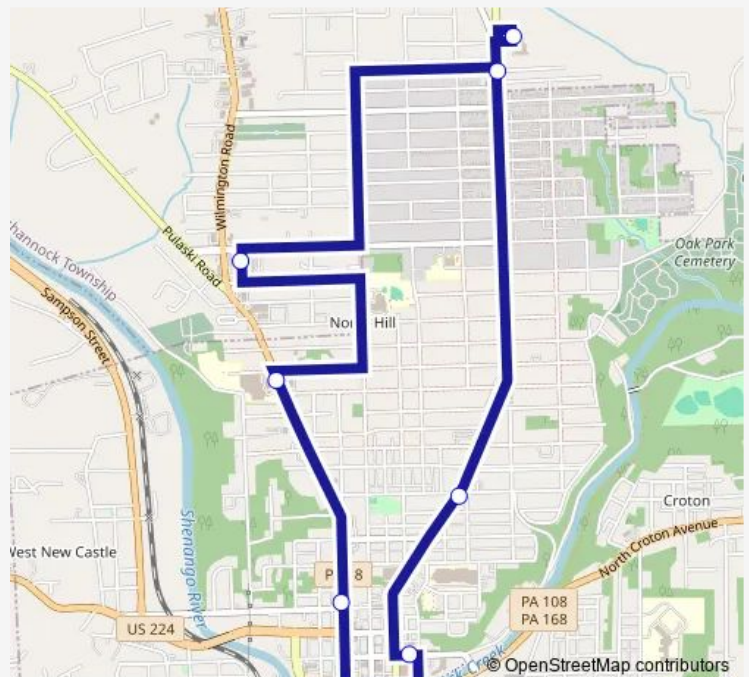

### Route schedule

Transfer Center — Transfer Center

Monday 07:15

Tuesday 07:15

Wednesday 07:15

Thursday 07:15

Friday 07:15

Saturday —

### Route info

Direction: Transfer Center

Stops: 7

Trip Duration: 0 hour 23 min

1 — Highland Avenue / Shenley Square

**Direction**

Transfer Center — Transfer Center

9 stops

Grant Street

Transfer Center

## Route schedule

Transfer Center — Transfer Center

Monday 06:15-17:15

Tuesday 06:15-17:15

Wednesday 06:15-17:15

Thursday 06:15-17:15

Friday 06:15-17:15

Saturday 10:15-17:15