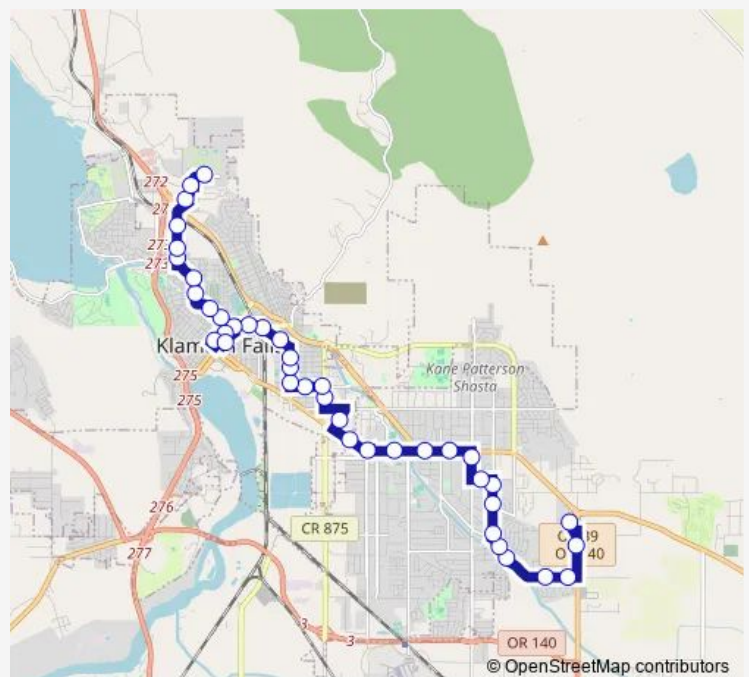

S 6th St & Gary St

S 6th St & Executive Plaza

Fairgrounds Transit Center/Altamont Station

S 6th St & Austin St (Dollar Tree)

Avalon St (Sherm's, Town Center Mall)

Washburn Way (Fred Meyer)

Eberlein Ave & Washburn Way

Eberlein Ave & Division St

E Main St & Wantland Ave

### Route schedule

S 6th St (Klamath Community College) — Oregon Institute of Technology

Monday 07:55-15:55

Tuesday 07:55-15:55

Wednesday 07:55-15:55

Thursday 07:55-15:55

Friday 07:55-15:55

Saturday —

### Route info

Direction: S 6th St (Klamath Community College)

Stops: 40

Trip Duration: 0 hour 46 min

1 — Mainline

E Main St & Darrow Ave

E Main St & Garden Ave

E Main St & Oak Ave