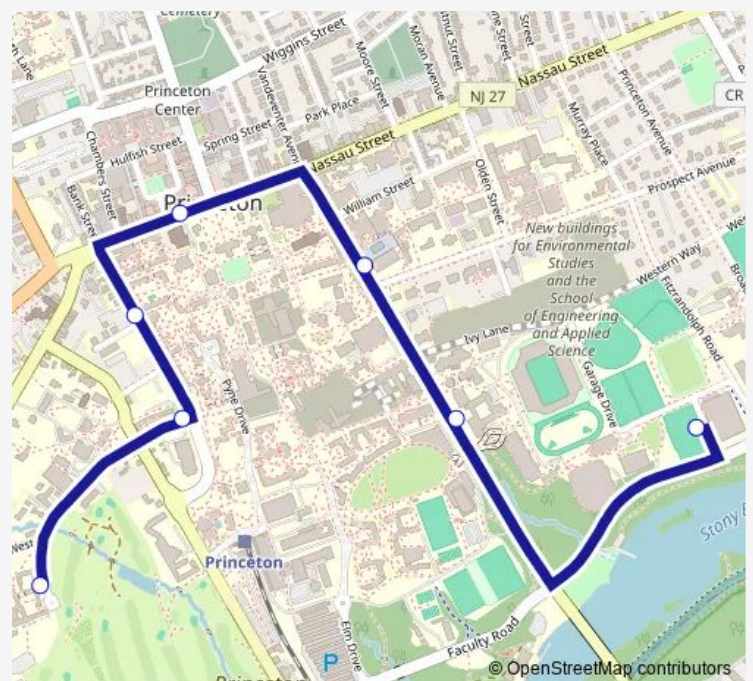

Bus 1 Route 1: Grad College to Stadium Garage via Friend Center

[Go to website](#)

Direction

Graduate College — Stadium Garage

9 stops

[Open route schedule](#)

Graduate College

College Rd at Mccarter Theater Eb

Admissions Information Center (Nb)

Firestone Library on Nassau St.

Nassau Street at Charlton

Friend Center

Prospect at Washington

Goheen Walk at Washington (Sb)

Stadium Garage

Route schedule

Graduate College — Stadium Garage

Monday	07:05-21:29
Tuesday	07:05-21:29
Wednesday	07:05-21:29
Thursday	07:05-21:29
Friday	07:05-21:29
Saturday	—
Sunday	—

Route info

Direction: Graduate College

Stops: 9

Trip Duration: 0 hour 20 min

Direction

Stadium Garage — Graduate College

7 stops

[Open route schedule](#)

Stadium Garage

Goheen Walk at Washington (Nb)

Mccosh Walk on Washington Road (Nb)

Nassau Street at Palmer Sq. (Wb)