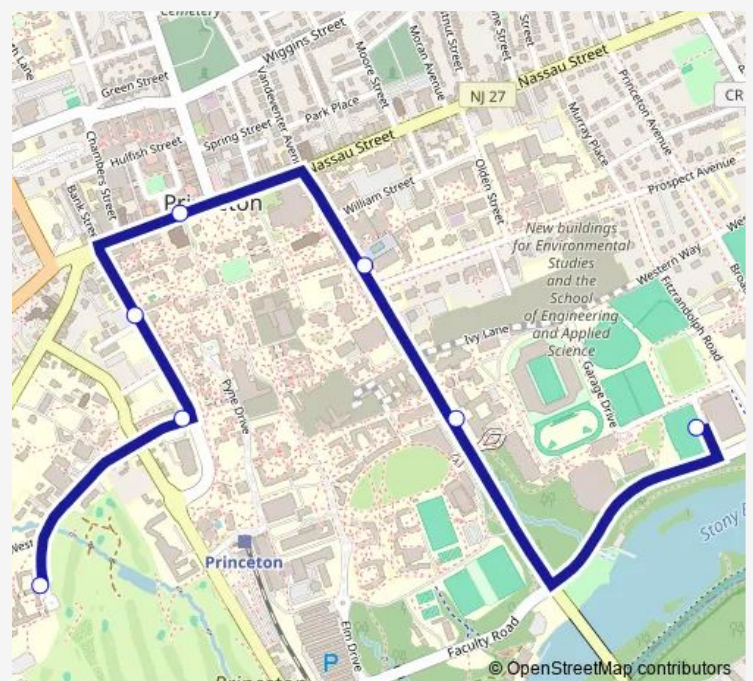

Bus 1 Route 1: Grad College to Stadium Garage via Friend Center

[Go to website](#)

Direction

Graduate College — Stadium Garage

9 stops

[Open route schedule](#)

Graduate College

College Rd at Mccarter Theater Eb

Admissions Information Center (Nb)

Firestone Library on Nassau St.

Nassau Street at Charlton

Friend Center

Prospect at Washington

Goheen Walk at Washington (Sb)

Stadium Garage

Route schedule

Route info

Direction: Graduate College

Stops: 9

Trip Duration: 0 hour 20 min

Direction

Stadium Garage — Graduate College

7 stops

[Open route schedule](#)

Stadium Garage

Goheen Walk at Washington (Nb)

Mccosh Walk on Washington Road (Nb)

Nassau Street at Palmer Sq. (Wb)

Admissions Information Center (Sb)

College Rd at Mccarter Theater Wb

Graduate College

Route schedule