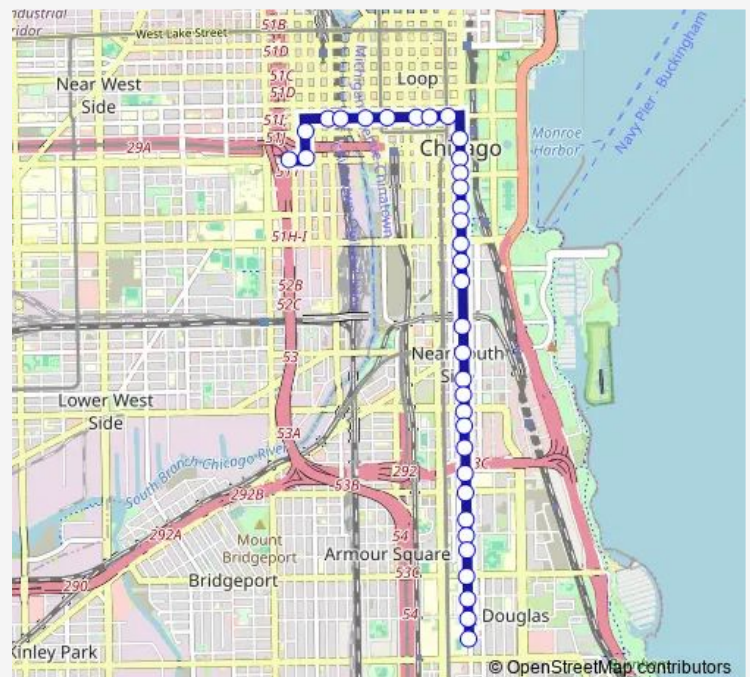

### Route schedule

Indiana & 35th Street — Desplaines & Harrison Terminal

Monday 05:45-18:26

Tuesday 05:45-18:26

Wednesday 05:45-18:26

Thursday 05:45-18:26

Friday 05:45-18:26

Saturday —

### Route info

Direction: Indiana & 35th Street

Stops: 33

Trip Duration: 0 hour 28 min

■ 1 — Bronzeville/Union Station

Michigan & 9th Street

Michigan & 8th Street

Michigan & Balbo

## Route info

Direction: Desplaines &amp; Harrison Terminal

Stops: 35

Trip Duration: 0 hour 28 min

Michigan & 24th Street

Michigan & 25th Street

Michigan & 26th Street

Michigan & 28th Street

## Route info

Direction: Indiana & 35th Street

Stops: 32

Trip Duration: 0 hour 35 min

Michigan & Van Buren

Adams & Wabash

Adams & State

Adams & Clark