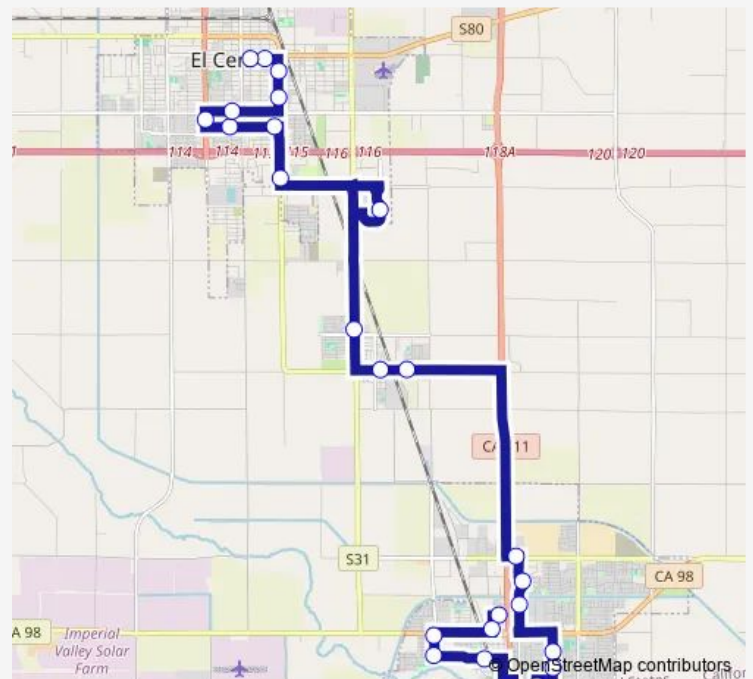

Saturday 05:55-19:15

Sunday 07:00-16:45

Route info

Direction: Hacienda Drive/Ollie Avenue

Stops: 25

Trip Duration: 1 hour 15 min

4th Street/Wensley Avenue

4th Street/Brighton Avenue

State Street/5th Street

State Street/7th Street

Direction

State Street/7th Street — Hacienda Drive/Ollie Avenue

14 stops

[Open route schedule](#)

State Street/7th Street

State Street/5th Street

4th Street/Brighton Avenue

4th Street/Wensley Avenue

Ross Avenue/10th Street

El Centro Regional Medical Center

Aurora Drive/4th Street

4th Street/Wake Street

Imperial Valley Mall

Dogwood Road/Correll Road

Wednesday 05:54-22:20

Thursday 05:54-22:20

Friday 05:54-22:20

Saturday 07:10-18:30

Sunday 08:25-16:00

Route info

Direction: State Street/7th Street

Stops: 14