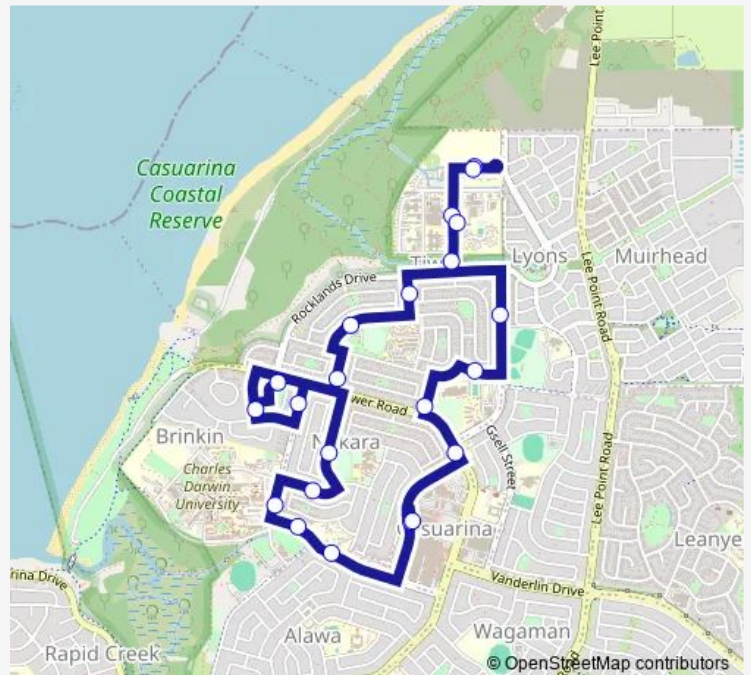

**Bus 1 Darwin Hospital Precinct - Tiwi - Nakara**

[Go to website](#)

**Direction**

Casuarina Interchange — Casuarina Terminus

21 stops

[Open route schedule](#)

Casuarina Interchange

Trower Road

Delamere Street

Willaroo Street

75 Henbury Avenue

Private Hospital

Royal Darwin Hospital

Darwin Hospital Precinct

Darwin Hospital Precinct

Manbulloo Street

Dripstone Road

Dripstone Road

Casuarina Terminus

**Route schedule**

Casuarina Interchange — Casuarina Terminus

Monday	06:25-20:40
Tuesday	06:25-20:40
Wednesday	06:25-20:40
Thursday	06:25-20:40
Friday	06:25-20:40
Saturday	06:30-20:05
Sunday	07:05-18:45

**Route info**

Direction: Casuarina Interchange

Stops: 21

Trip Duration: 0 hour 26 min

1 — Darwin Hospital Precinct - Tiwi - Nakara

1 Bus time schedules and route maps are available in an offline PDF at [busmaps.com](https://busmaps.com). Use the [busmaps.com](https://busmaps.com) website to see live bus times, train schedule or subway schedule, and step-by-step directions for all public transit in Darwin