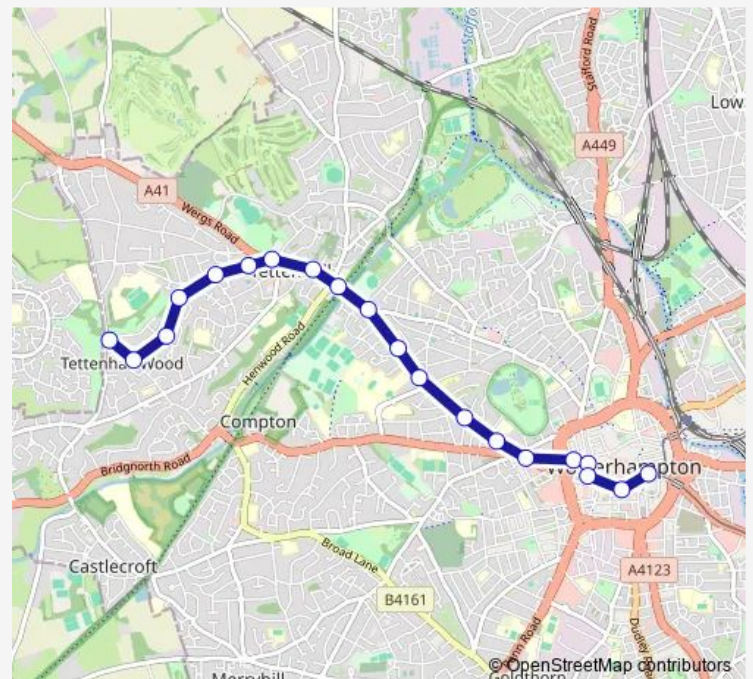

Friday 07:10-18:25

Saturday —

Sunday 08:55-18:15

Route info

Direction: Penk Rise

Stops: 20

Trip Duration: 0 hour 20 min

1 — Wolverhampton - Tettenhall Wood via Tettenhall Rd **BusMaps**

Direction

Police Station — Penk Rise

21 stops

[Open route schedule](#)

Police Station

Princess Street

Art Gallery

Red Lion St