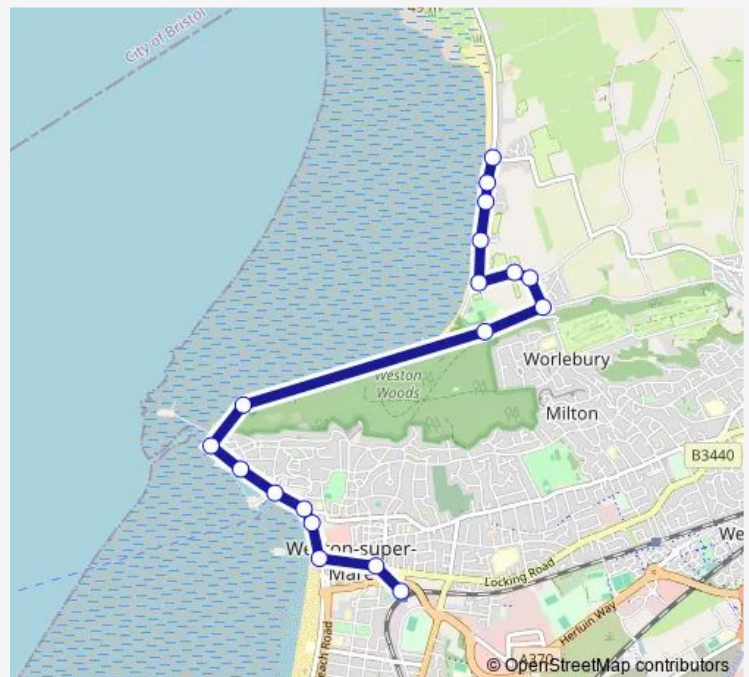

### Route schedule

Station Approach — Sand Road

Monday 07:29-18:30

Tuesday 07:29-18:30

Wednesday 07:29-18:30

Thursday 07:29-18:30

Friday 07:29-18:30

Saturday 08:29-18:30

### Route info

Direction: Station Approach

Stops: 18

Trip Duration: 0 hour 23 min

1 — Weston-super-Mare - Sand Bay

BusMaps

## Direction

Sand Road — Station Approach

17 stops

[Open route schedule](#)

Sand Road

Pontins Holiday Village

Court Road

Stratton Lane

## Route schedule

Sand Road — Station Approach

Monday	08:05-19:05
Tuesday	08:05-19:05
Wednesday	08:05-19:05
Thursday	08:05-19:05
Friday	08:05-19:05
Saturday	09:05-19:05
Sunday	—