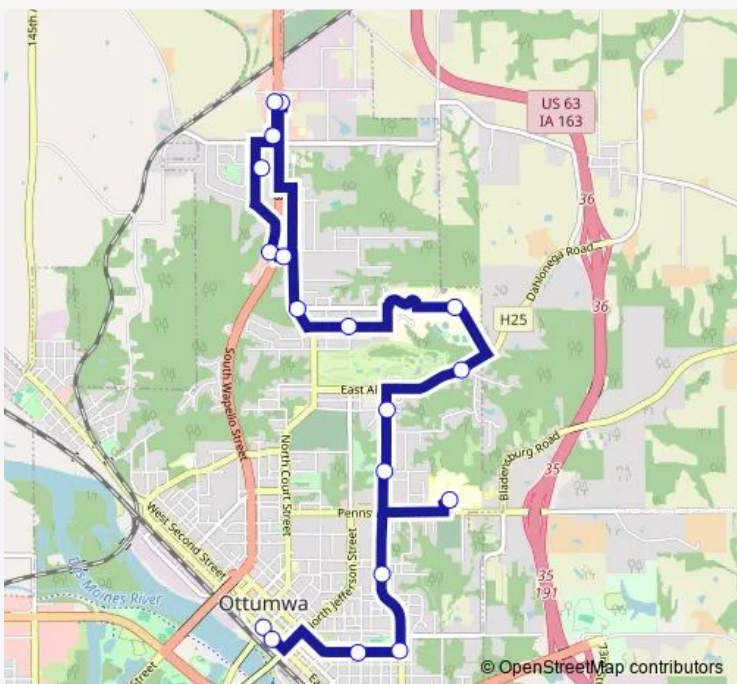

Bus 1 North

[Go to website](#)

Direction
 Downtown — Hy-Vee - North - 2453 N Court St
 18 stops
[Open route schedule](#)

- Downtown
- Main and Green
- Fourth and Ash
- Fourth and Iowa
- Elm and Court
- Orhc
- Elm and Highland
- Elm and Vanessa
- Alta Vista and Birchwood Heights
- Ihcc Oak Hall
- Jefferson and Grandview
- Court and Carter
- Tractor Supply
- Dmv
- Motels
- Eisenhower
- Restaurants
- Hy-Vee - North - 2453 N Court St

Route schedule
 Downtown — Hy-Vee - North - 2453 N Court St

Monday	06:45-16:20
Tuesday	06:45-16:20
Wednesday	06:45-16:20
Thursday	06:45-16:20
Friday	06:45-16:20
Saturday	—
Sunday	—

Route info
 Direction: Downtown
 Stops: 18
 Trip Duration: 0 hour 35 min

Direction

Downtown — Hy-Vee - North - 2453 N Court St

19 stops

[Open route schedule](#)

Downtown

Jefferson and Fourth

Jefferson and Norris

Jefferson and Court

Route info

Direction: Downtown

Stops: 19

Trip Duration: 0 hour 35 min

1 Bus time schedules and route maps are available in an offline PDF at busmaps.com. Use the busmaps.com website to see live bus times, train schedule or subway schedule, and step-by-step directions for all public transit in Ottumwa