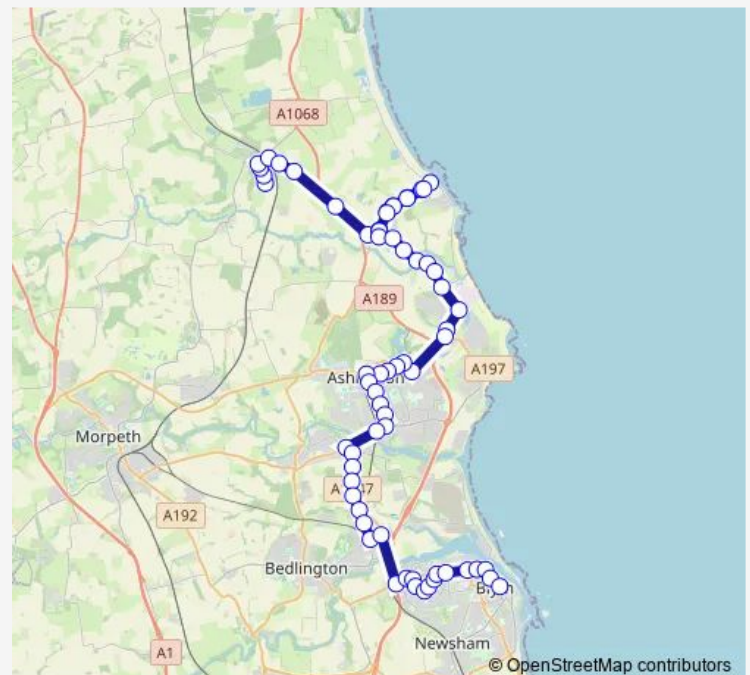

### Direction

Bus Station — Bus Station

29 stops

[Open route schedule](#)

Bus Station

Regent Street south end

Regent Street north end

Hodgson's Road

### Route schedule

Bus Station — Bus Station

Monday 23:25

Tuesday 23:25

Wednesday 23:25

Thursday 23:25

Friday 23:25

Saturday 06:47-23:25

### Route info

Direction: Bus Station

Stops: 29

Trip Duration: 0 hour 28 min

■ 1 — Blyth - Widdrington Estate

BusMaps

Lord Barrington

Half Moon

North Seaton crossing

Public House

Seventh Avenue

Fifth Avenue

North Seaton Rd north end

Bus Station