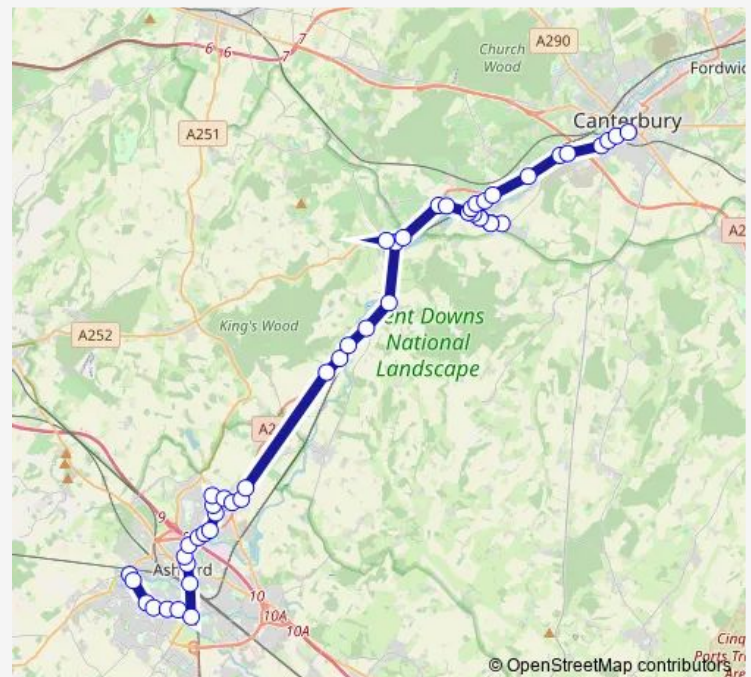

Tritton Fields

East Mountain Lane

The Old Mill

Route schedule

Matalan — Bus Station

Monday 06:50

Tuesday 06:50

Wednesday 06:50

Thursday 06:50

Friday 06:50

Saturday —

Sunday —

Route info

Direction: Matalan

Stops: 51

Trip Duration: 1 hour 29 min

1 — Ashford - Canterbury

Mushroom Farm

Stour Valley View

Church Lane

Village Hall

Pope Street

Bagham Lane

Felborough Close

Pomfret Road

Arnold Road

Primary School

Bolts Hill Corner

The Hyde

Old School

Surgery

Railway Station