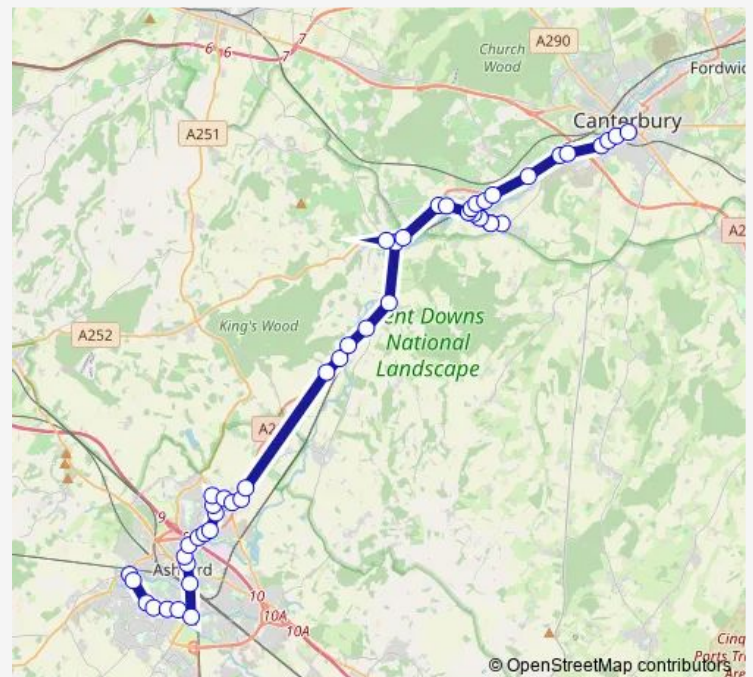

Tritton Fields

East Mountain Lane

The Old Mill

Route schedule

Matalan — Bus Station

Monday 06:50

Tuesday 06:50

Wednesday 06:50

Thursday 06:50

Friday 06:50

Saturday —

Sunday —

Route info

Direction: Matalan

Stops: 51

Trip Duration: 1 hour 29 min

1 — Ashford - Canterbury

Mushroom Farm

Stour Valley View

Church Lane

Village Hall

Pope Street

Bagham Lane

Felborough Close

Pomfret Road

Arnold Road

Primary School

Bolts Hill Corner

The Hyde

Old School

Surgery

Railway Station