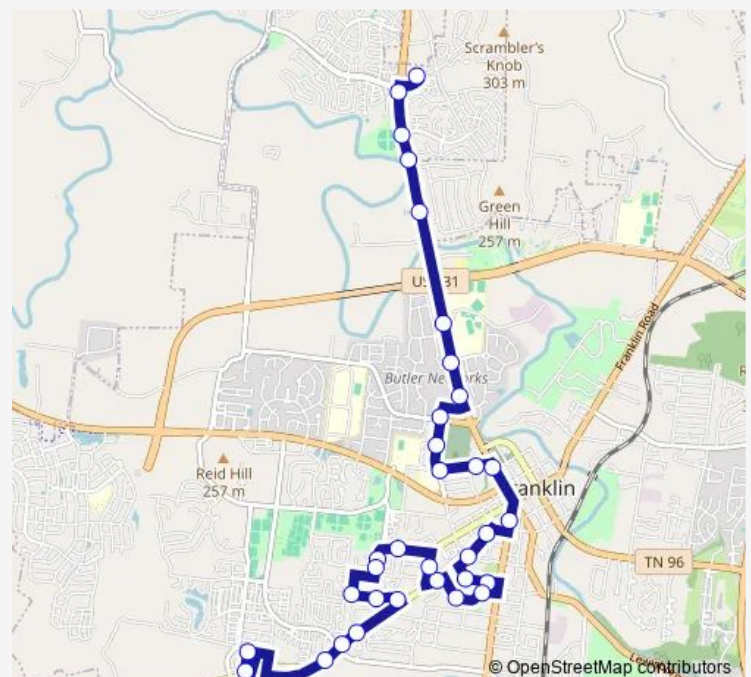

Saturday 08:40-17:40

Sunday —

Route info

Direction: Fieldstone Farms

Stops: 33

Trip Duration: 0 hour 22 min

1 — Red Route

West Main Street and Forrest Street - South

North Petway Street & West End Circle - South

Shawnee Drive & Chickasaw Place - South

Shawnee Drive & Cherokee Place - South

Robin Hill Road & West Meade Boulevard - South

West Meade Boulevard & Chickering Rd - South

Direction

Bradford and Davidson — Fieldstone Farms

35 stops

[Open route schedule](#)

Bradford and Davidson

Dabney Drive & Davidson Drive

West Main Street & Rucker Avenue - North

West Main Street & Downs Boulevard - North

Monday 06:39-17:39

Tuesday 06:39-17:39

Wednesday 06:39-17:39

Thursday 06:39-17:39

Friday 06:39-17:39

Saturday 09:09-17:39

Sunday —

Route info