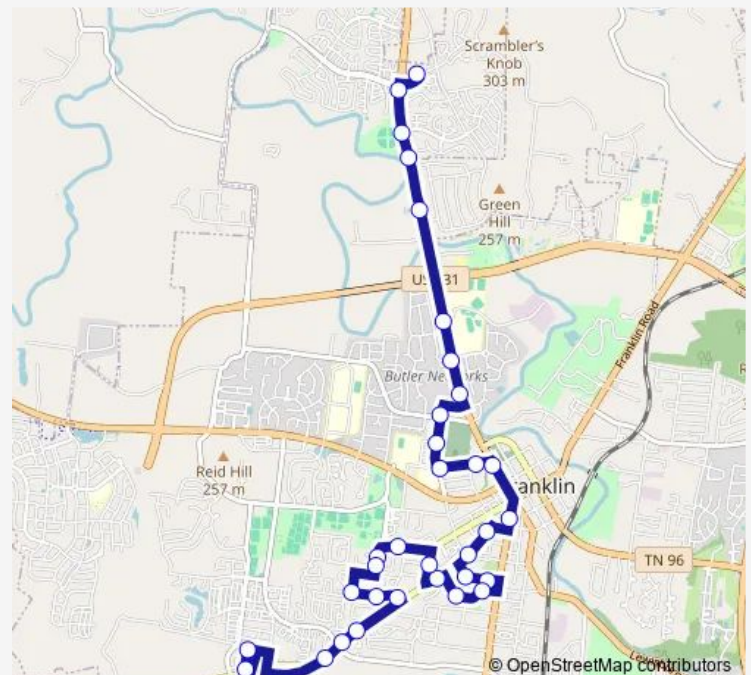

Saturday 08:40-17:40

Sunday —

Route info

Direction: Fieldstone Farms

Stops: 33

Trip Duration: 0 hour 22 min

1 — Red Route

West Main Street and Forrest Street - South

North Petway Street & West End Circle - South

Shawnee Drive & Chickasaw Place - South

Shawnee Drive & Cherokee Place - South

Robin Hill Road & West Meade Boulevard - South

West Meade Boulevard & Chickering Rd - South

Direction

Bradford and Davidson — Fieldstone Farms

35 stops

[Open route schedule](#)

Bradford and Davidson

Dabney Drive & Davidson Drive

West Main Street & Rucker Avenue - North

West Main Street & Downs Boulevard - North

Monday 06:39-17:39

Tuesday 06:39-17:39

Wednesday 06:39-17:39

Thursday 06:39-17:39

Friday 06:39-17:39

Saturday 09:09-17:39

Sunday —

Route info