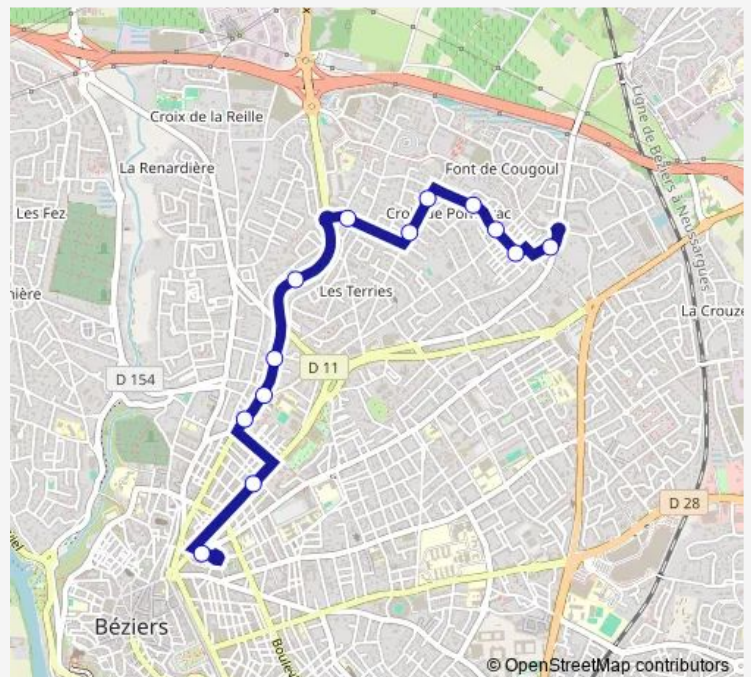

Pompier

Clemenceau

De Gaulle

Route schedule

Rocagel — De Gaulle

Monday 07:13-20:04

Tuesday 07:13-20:04

Wednesday 08:43-16:43

Thursday 07:13-20:04

Friday 07:13-20:04

Saturday 07:13-20:04

Sunday —

Route info

Direction: Rocagel

Stops: 13

Trip Duration: 0 hour 15 min

1 — De Gaulle - Rocagel

Direction

De Gaulle — Rocagel

14 stops

[Open route schedule](#)

De Gaulle

Clemenceau

Pompier

Renoir

Cité Municipale

Rocagel

Route schedule

De Gaulle — Rocagel

Monday 06:59-19:50

Tuesday 06:59-19:50

Wednesday 08:30-16:30